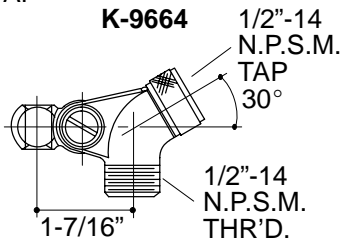

**INTEGRATING COMPONENTS**  
**K-9660**

**FEATURES**

- Brass construction
- Accessories for Persona handshower system

**COLORS/FINISHES**

- CP Polished Chrome
- PB Polished Brass
- Other Refer to Faucets Price Book for additional finishes

**SPECIFIED MODEL:**

<p>K-9660 Vacuum Breaker</p> <p><input type="checkbox"/>CP <input type="checkbox"/>PB</p>	
<p>K-9662 Shower Arm Diverter Valve</p> <p><input type="checkbox"/>CP <input type="checkbox"/>PB <input type="checkbox"/>Other_____</p>	
<p>K-9664 Elbow With Flange</p> <p><input type="checkbox"/>CP <input type="checkbox"/>PB <input type="checkbox"/>Other_____</p>	

12

38

**PRODUCT DIAGRAM**