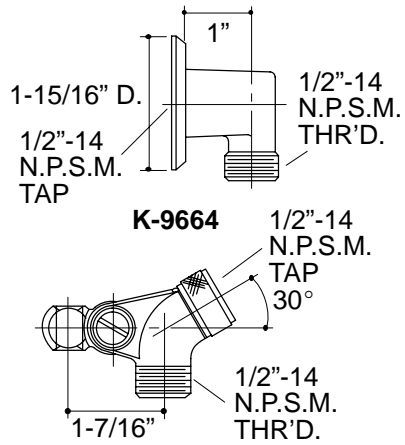

**INTEGRATING COMPONENTS**  
**K-9660**

**FEATURES**

- Brass construction
- Accessories for Persona handshower system

**COLORS/FINISHES**

- CP Polished Chrome
- PB Polished Brass
- Other Refer to Faucets Price Book for additional finishes

**SPECIFIED MODEL:**

<p>K-9660 Vacuum Breaker</p> <p><input type="checkbox"/>CP <input type="checkbox"/>PB</p>	
<p>K-9662 Shower Arm Diverter Valve</p> <p><input type="checkbox"/>CP <input type="checkbox"/>PB <input type="checkbox"/>Other_____</p>	
<p>K-9664 Elbow With Flange</p> <p><input type="checkbox"/>CP <input type="checkbox"/>PB <input type="checkbox"/>Other_____</p>	

12

38

**PRODUCT DIAGRAM**