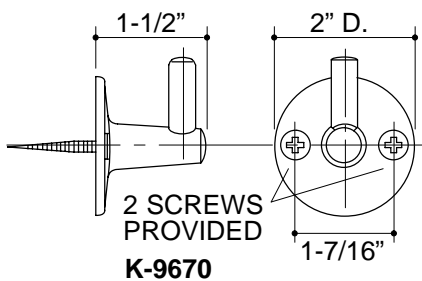

38

PRODUCT DIAGRAM