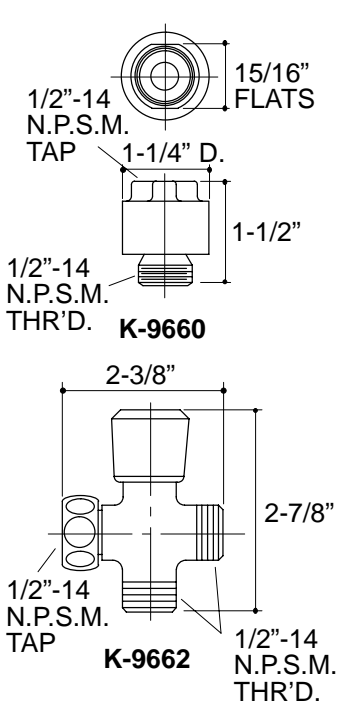

**INTEGRATING COMPONENTS**  
**K-9660**

**FEATURES**

- Brass construction
- Accessories for Persona handshower system

**COLORS/FINISHES**

- CP Polished Chrome
- PB Polished Brass
- Other Refer to Faucets Price Book for additional finishes

**SPECIFIED MODEL:**

<p>K-9660 Vacuum Breaker</p> <p><input type="checkbox"/>CP <input type="checkbox"/>PB</p>	
<p>K-9662 Shower Arm Diverter Valve</p> <p><input type="checkbox"/>CP <input type="checkbox"/>PB <input type="checkbox"/>Other_____</p>	
<p>K-9664 Elbow With Flange</p> <p><input type="checkbox"/>CP <input type="checkbox"/>PB <input type="checkbox"/>Other_____</p>	

12

38

**PRODUCT DIAGRAM**