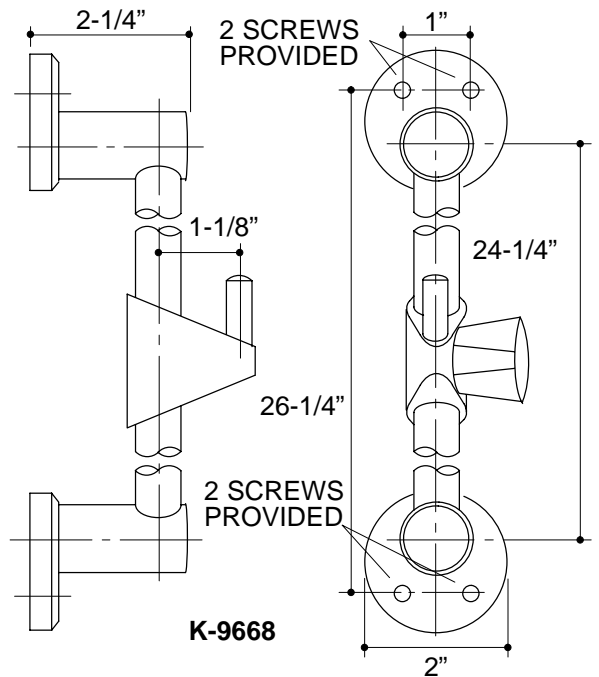

**INTEGRATING COMPONENTS**  
**K-9660**

**FEATURES**

- Brass construction
- Accessories for Persona handshower system

**COLORS/FINISHES**

- CP Polished Chrome
- PB Polished Brass
- Other Refer to Faucets Price Book for additional finishes

**SPECIFIED MODEL:**

<p>K-9660 Vacuum Breaker</p> <p><input type="checkbox"/>CP <input type="checkbox"/>PB</p>	
<p>K-9662 Shower Arm Diverter Valve</p> <p><input type="checkbox"/>CP <input type="checkbox"/>PB <input type="checkbox"/>Other_____</p>	
<p>K-9664 Elbow With Flange</p> <p><input type="checkbox"/>CP <input type="checkbox"/>PB <input type="checkbox"/>Other_____</p>	

12

38

**PRODUCT DIAGRAM**