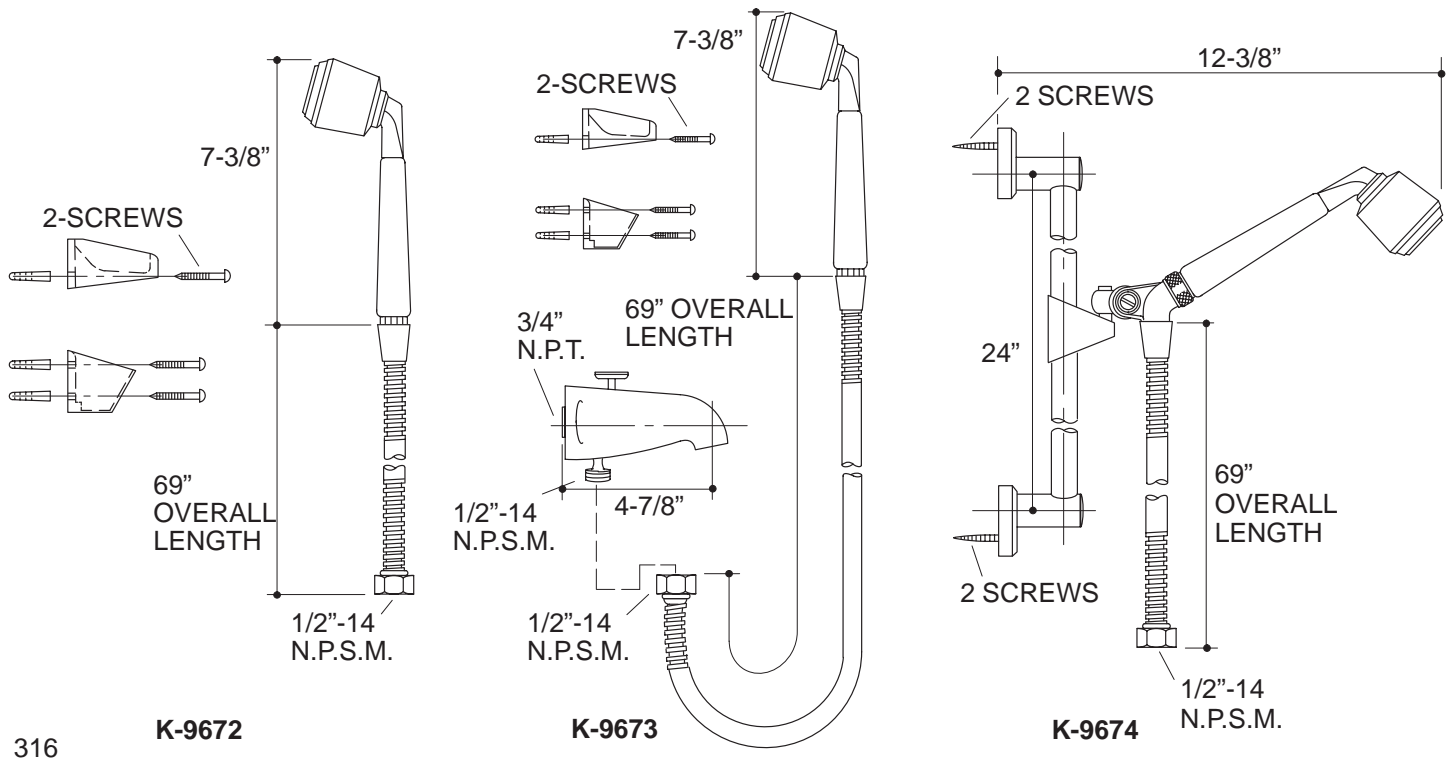

Ordering Information

Applicable handshower:	
With hose kit and less spout	K-9672
With hose kit and spout	K-9673
With hose kit and slide bar	K-9674

316

K-9672

K-9673

K-9674

K-9672, K-9673, K-9674 Persona™ Handshower
115216-1-BA (-)