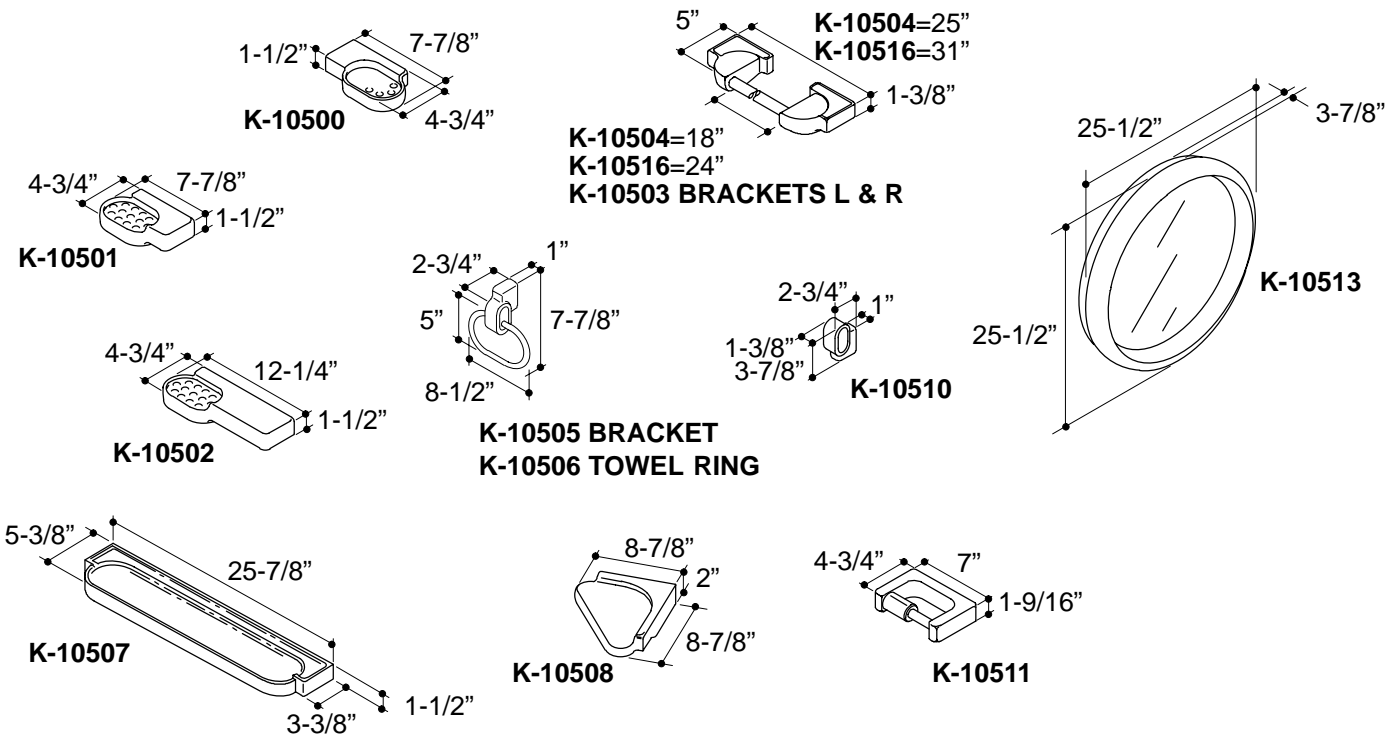

**FEATURES**

- *Vitreous china construction*
- *Available in popular Kohler colors*
- *Styling complements any decor*

**SPECIFIED MODEL:**

Model/Description	
K-10500 Colibri Single Tumbler and Toothbrush Holder <input type="checkbox"/> Other_____	
K-10501 Colibri Soap Dish <input type="checkbox"/> Other_____	
K-10502 Colibri Soap and Sponge Holder <input type="checkbox"/> Other_____	
K-10503 Colibri Towel Bar Brackets, Pair; for K-10504 and K-10516 towel bars <input type="checkbox"/> Other_____	
K-10504 Colibri 18" Metal Towel Bar (Requires one pair K-10503 brackets, shown) <input type="checkbox"/> CP <input type="checkbox"/> PB	
K-10505 Colibri Towel Ring Bracket; for K-10506 towel ring <input type="checkbox"/> Other_____	
K-10506 Colibri Metal Towel Ring (Requires one K-10505 bracket, shown) <input type="checkbox"/> CP <input type="checkbox"/> PB	

**COLORS/FINISHES**

- CP Polished Chrome
- PB Polished Brass
- Other Refer to Faucets Price Book for additional finishes

Model/Description	
K-10507 Colibri Shelf <input type="checkbox"/> Other_____	
K-10508 Colibri Corner Shower Shelf <input type="checkbox"/> Other_____	
K-10510 Colibri Robe Hook <input type="checkbox"/> Other_____	
K-10511 Colibri Toilet Tissue Holder <input type="checkbox"/> Other_____	
K-10513 Colibri Lighted Circle Mirror <input type="checkbox"/> Other_____	
K-10516 Colibri 24" Metal Towel Bar (Requires one pair K-10503 brackets, shown) <input type="checkbox"/> CP <input type="checkbox"/> PB	

**PRODUCT DIAGRAM**