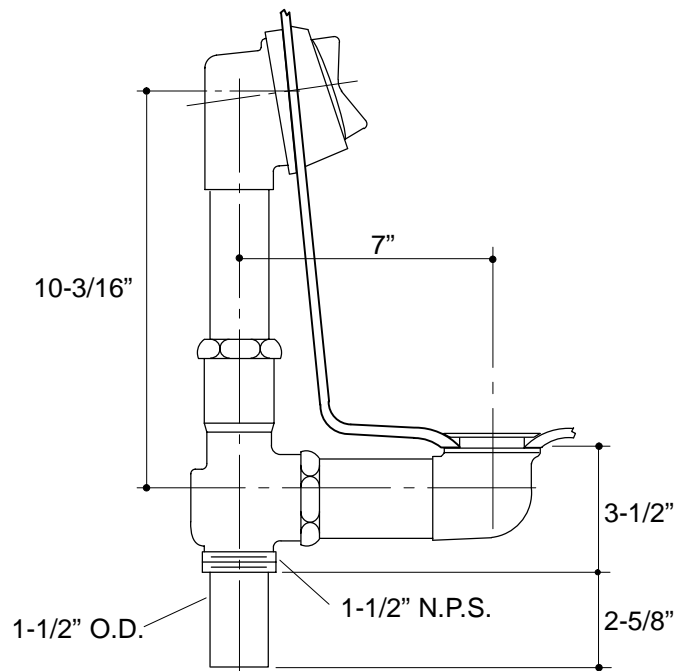

WHITECAP

316

PRODUCT DIAGRAM