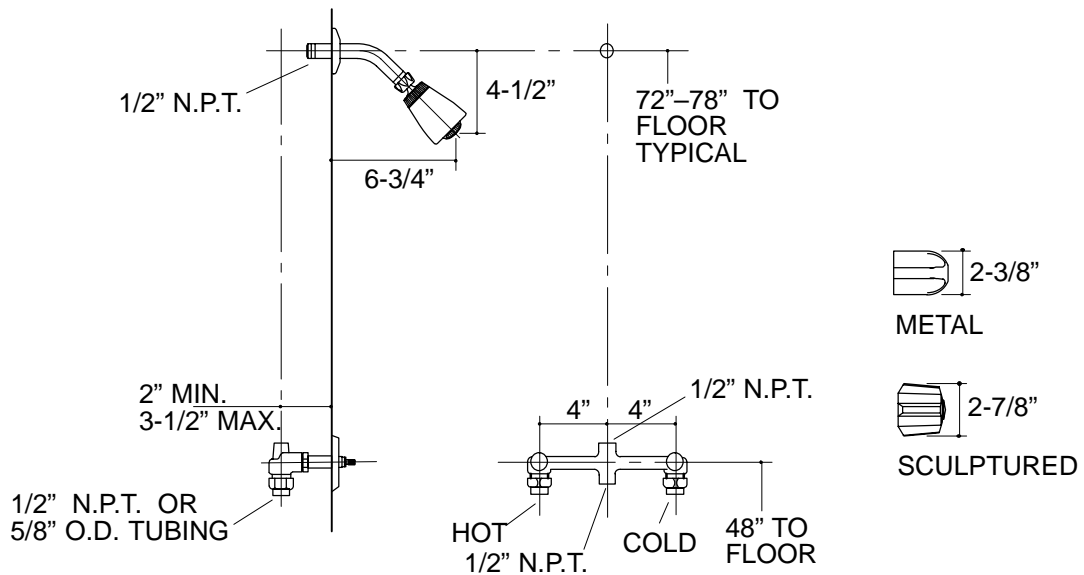

**Ordering Information**

Bath and shower with metal handles:	
N.P.T. unions	K-11730-U
Direct sweat unions	K-11730-UC
Direct sweat inlets	K-11730-UD

Shower with sculptured acrylic handles:	
N.P.T. unions	K-11730-P
Direct sweat unions	K-11730-PC
Direct sweat inlets	K-11730-PD

332

**K-11730 Trend**<sup>®</sup> Bath and Shower Faucet  
115224-1-AA (A)

**NOTES:**