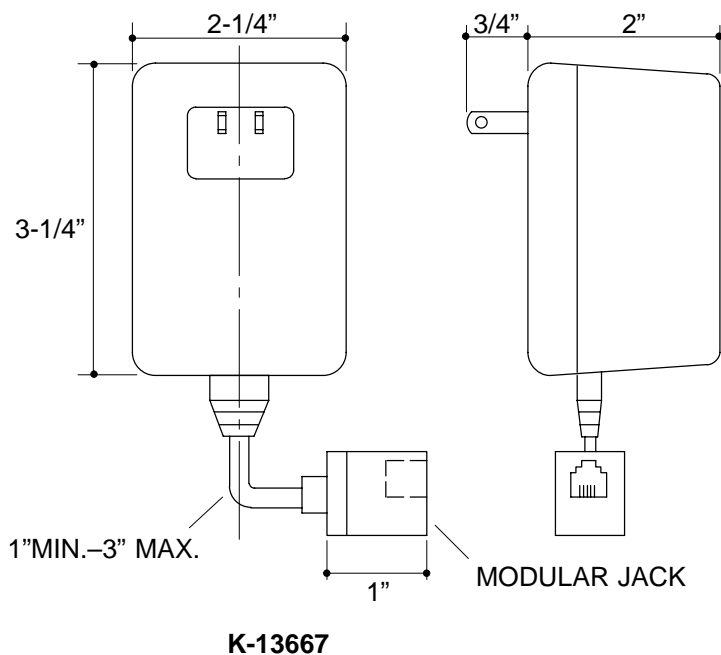

REQUIRED ELECTRICAL SERVICE

Protect with Ground-Fault Circuit-Interrupter (GFCI).	
Electrical requirements:	120 V, 60 Hz
Electrical rating:	120 V, 60 Hz, 0.2A
*Products for use with Kohler Touchless electronic faucets only.	

PRODUCT DIAGRAM