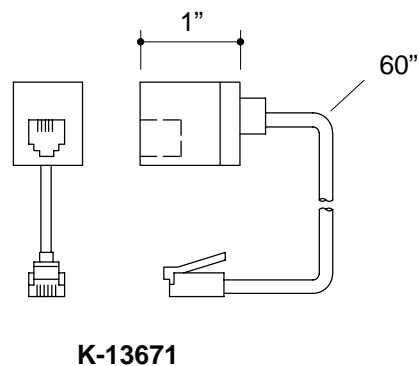

REQUIRED ELECTRICAL SERVICE

Protect with Ground-Fault Circuit-Interrupter (GFCI).	
Electrical requirements:	120 V, 60 Hz
Electrical rating:	120 V, 60 Hz, 0.2A
*Products for use with Kohler Touchless electronic faucets only.	

PRODUCT DIAGRAM