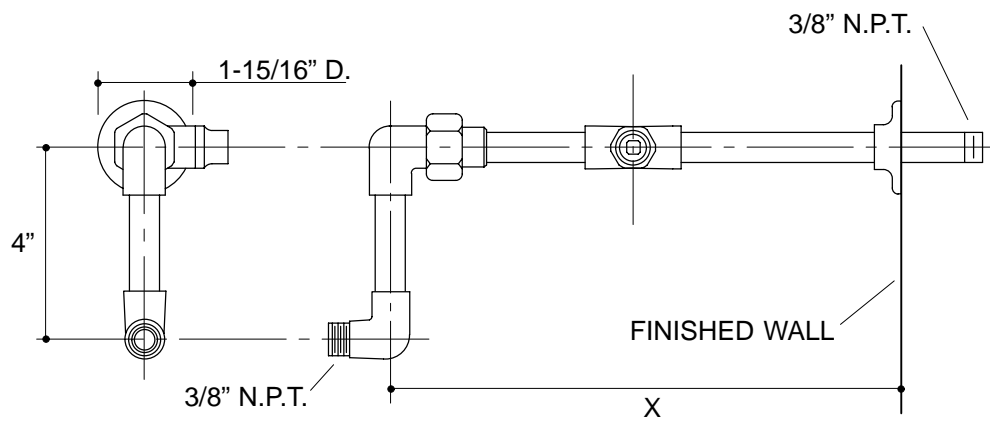

Ordering Information

Applicable supply:		
For fixture similar to:	Size:	Supply:
K-2869	20" x 18"	K-13703-A
K-6652	22" x 20"	K-13703-B
K-12784	24" x 22"	K-13703-C
K-12781	30" x 22"	

Roughing-In Notes
X = To suit fixture