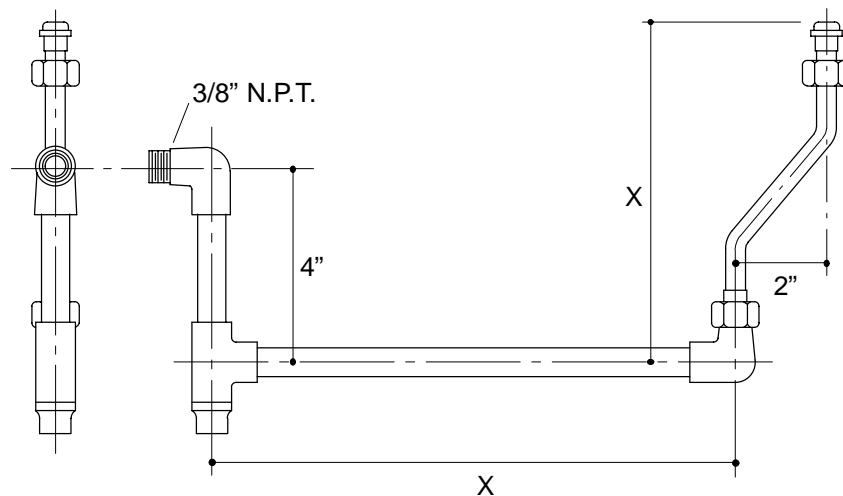

**Ordering Information**

Applicable lavatory supply:		
For fixture similar to:	Size:	Supply:
K-2030	20" x 18"	K-13706-A
K-12643	20" x 18"	
K-2053	20" x 18"	K-13706-B
K-2038	24" x 20"	K-13706-C
K-12644	24" x 20"	

<b>Roughing-In Notes</b>
X = To suit fixture