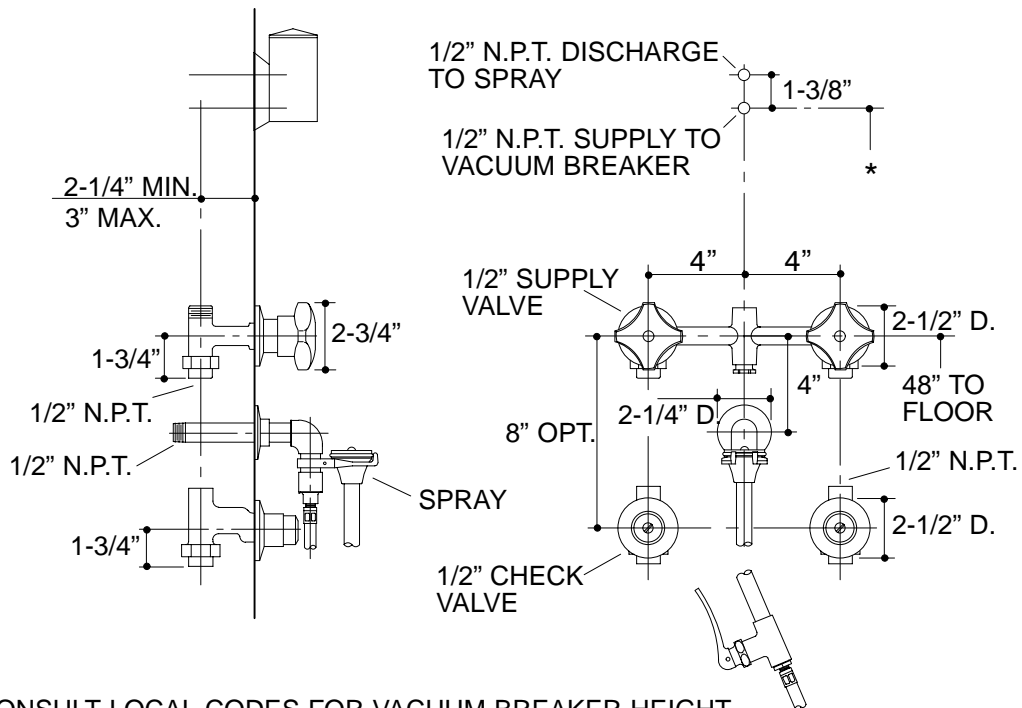

**Ordering Information**

Applicable product:	
Built-in bedpan washer	K-13930-2A

\* CONSULT LOCAL CODES FOR VACUUM BREAKER HEIGHT.