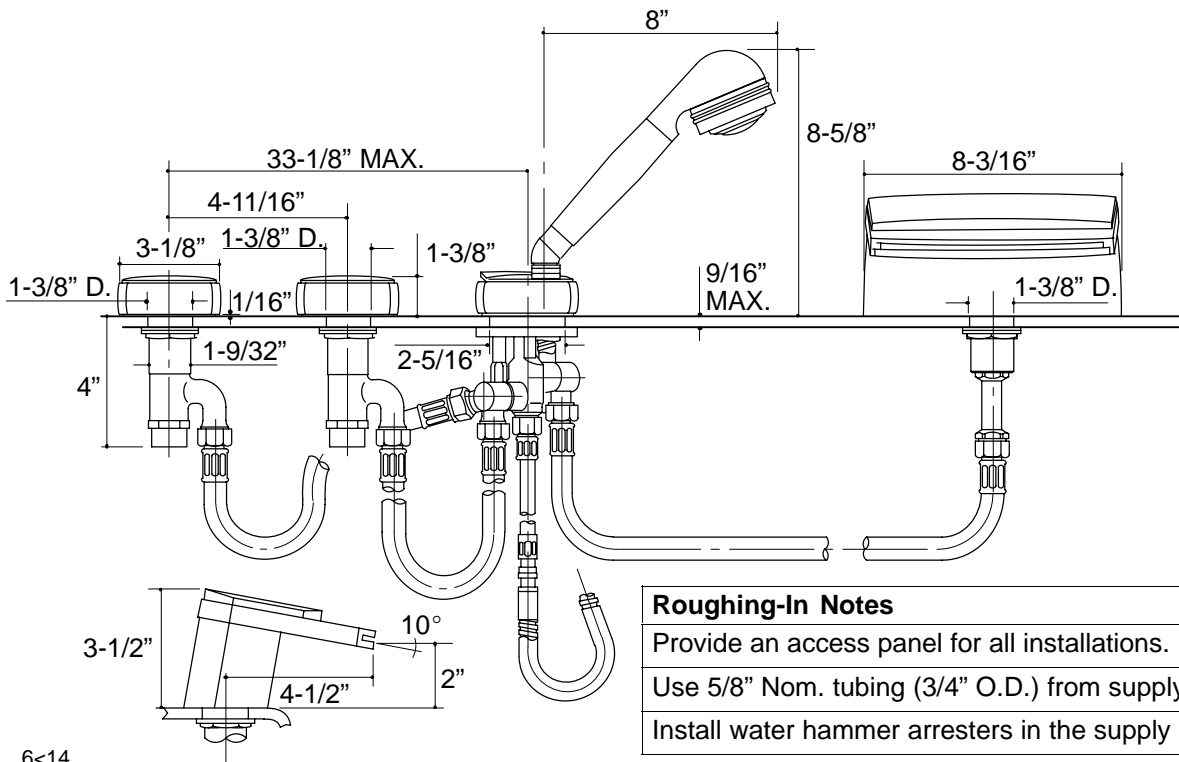

Ordering Information

Applicable product	
Bath-mount bath faucet	K-15003

.6<14

K-15003 Trocadero™ Bath Faucet
115312-1-AA (A)

NOTES: