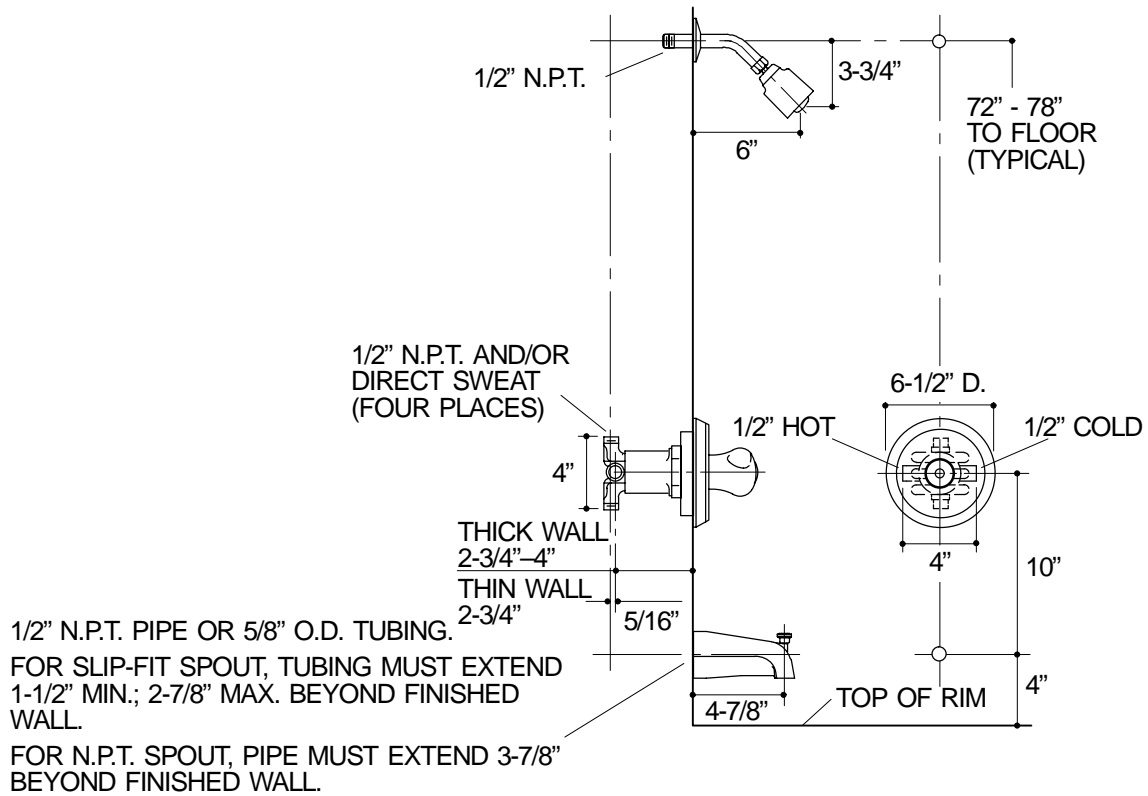

Ordering Information

Applicable product less screwdriver stops:	
Bath and shower with N.P.T. spout	K-15102-7
Bath and shower with slip-fit spout	K-15102-7S

332

K-15102-7 Coralais™ Bath and Shower Faucet
115314-1-AA (9619)