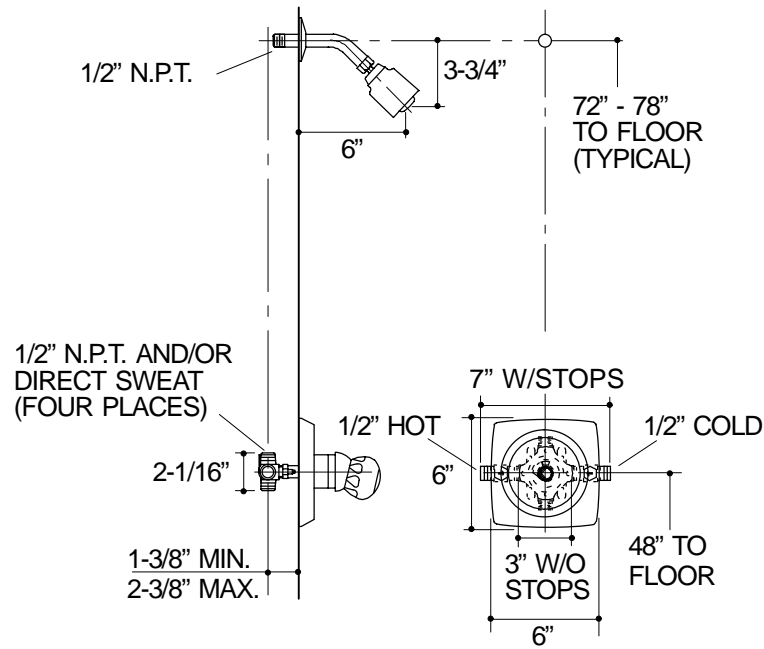

**Ordering Information**

Applicable shower faucet:	
Less screwdriver stops	K-15140
With screwdriver stops	K-15142

332

**K-15140, K-15142** Coralais™ Shower Faucet  
 115343-1-BA (-)

**NOTES:**