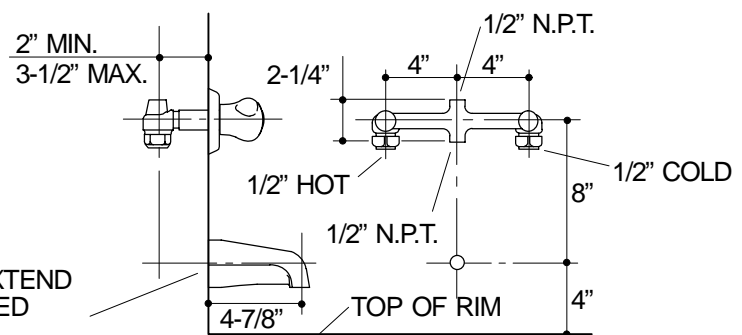

Ordering Information

Applicable bath faucet:	
With N.P.T. non-diverter bath spout	K-15221
With slip-fit non-diverter bath spout	K-15221-S

1/2" N.P.T. PIPE OR 5/8" O.D. TUBING.

FOR SLIP-FIT SPOUT, TUBING MUST EXTEND 1-1/2" MIN.; 2-7/8" MAX. BEYOND FINISHED WALL.

FOR N.P.T. SPOUT, PIPE MUST EXTEND 3-7/8" BEYOND FINISHED WALL.