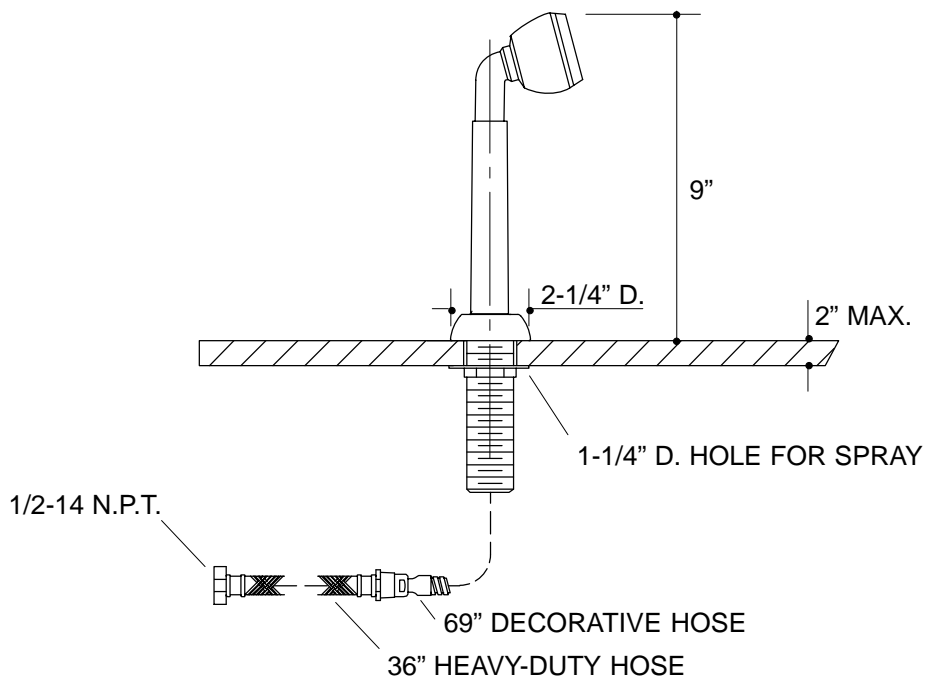

**FEATURES**

- Bath- or deck-mount
- Gentle to full-flow spray
- 2.5 gallons per minute

**CODES/STANDARDS APPLICABLE**

Specified model meets or exceeds the following:

- ASME/ANSI A112.18.1M
- CSA B125
- Energy Policy Act of 1992
- IAPMO/UPC

**PRODUCT SPECIFICATION:**

Handshower shall be bath- or deck-mount. Product shall feature adjustability to deliver a gentle to full-flow spray. Handshower shall be Kohler Model K-9677-\_\_\_\_\_.

316

**PRODUCT DIAGRAM**