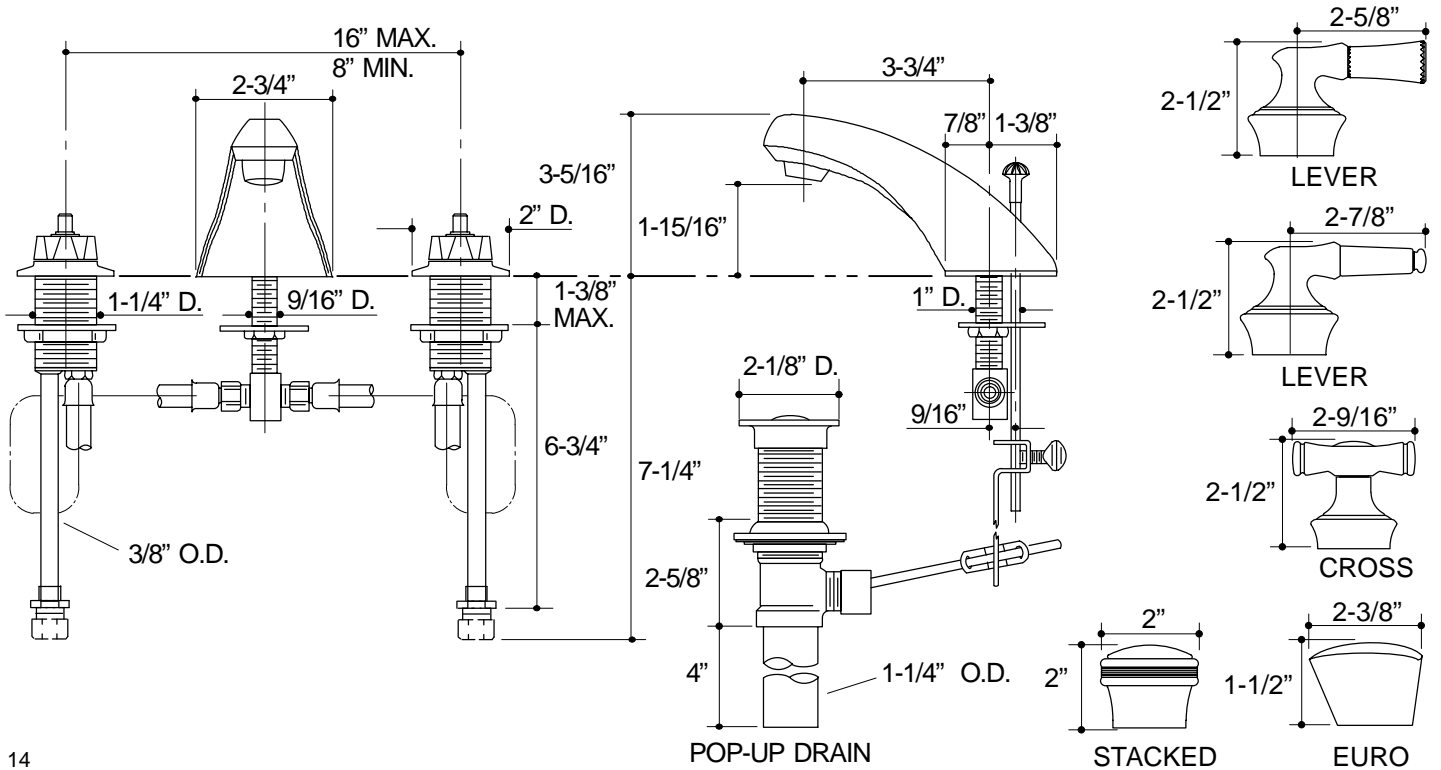

Ordering Information

Applicable product:	
Lavatory base faucet	K-15816-K
Euro handles	K-15850-1
White porcelain cross handles	K-15850-3P
White porcelain cross handles, ©Disney	K-15850-3D
Lever handles:	
with acrylic insert	K-15850-4R
with white porcelain insert	K-15850-4P
with polished chrome insert	K-15850-4M
with polished brass insert	K-15850-4N
Stacked handles:	
with polished chrome insert	K-15850-7M
with polished brass insert	K-15850-7N
ADA Lever and cross handle is ADA compliant	

14

K-15816-K Coralais™ Lavatory Faucet
115419-1-DA (-)

NOTES: