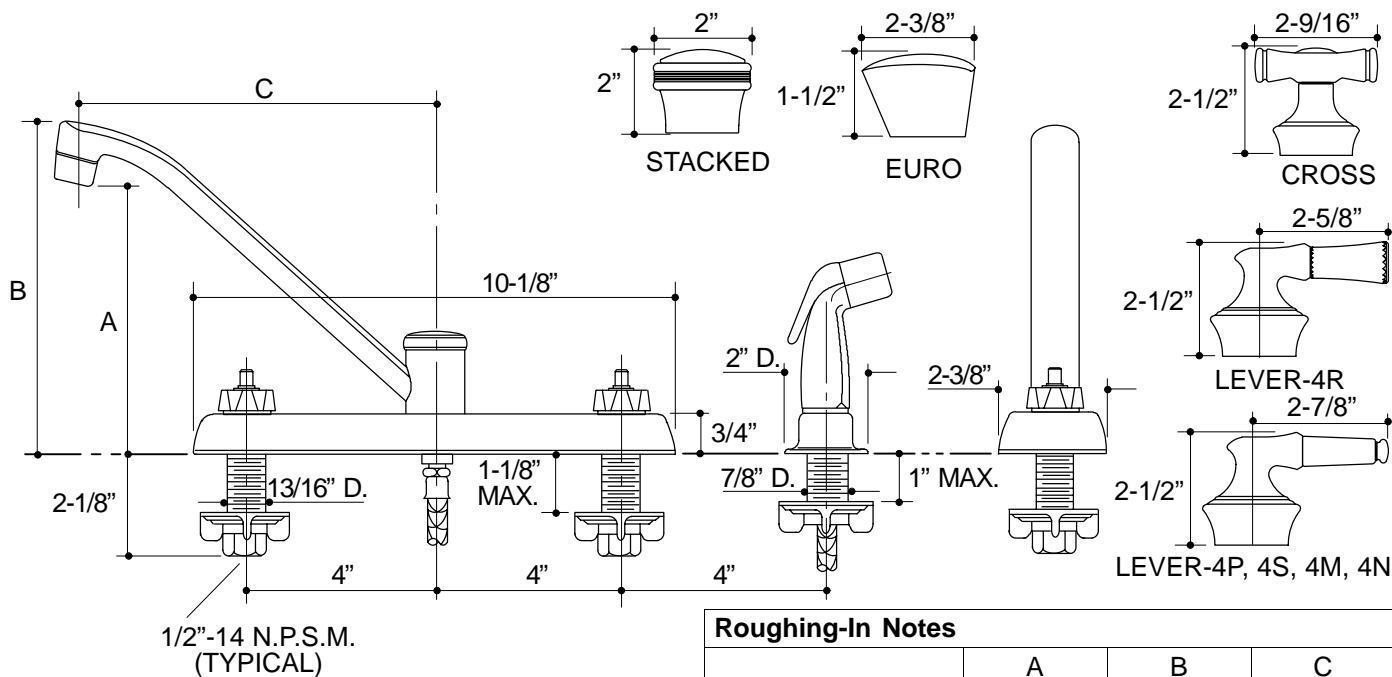

Ordering Information

| | |
|--|------------|
| Applicable product: | |
| Sink base faucet | K-15832-K |
| Sink base faucet with 12" spout | K-15832-KG |
| Euro handles | K-15850-1 |
| White porcelain cross handles | K-15850-3P |
| White porcelain cross handles, ©Disney | K-15850-3D |
| Lever handles: | |
| with acrylic insert | K-15850-4R |
| with white porcelain insert | K-15850-4P |
| with polished chrome insert | K-15850-4M |
| with polished brass insert | K-15850-4N |
| Stacked handles: | |
| with polished chrome insert | K-15850-7M |
| with polished brass insert | K-15850-7N |
| ADA Lever and cross handle is ADA compliant | |

| Roughing-In Notes | | | |
|-------------------|--------|--------|--------|
| | A | B | C |
| K-15832-K | 5-3/4" | 6-7/8" | 7-5/8" |
| K-15832-KG | 6-1/8" | 7-3/8" | 12" |