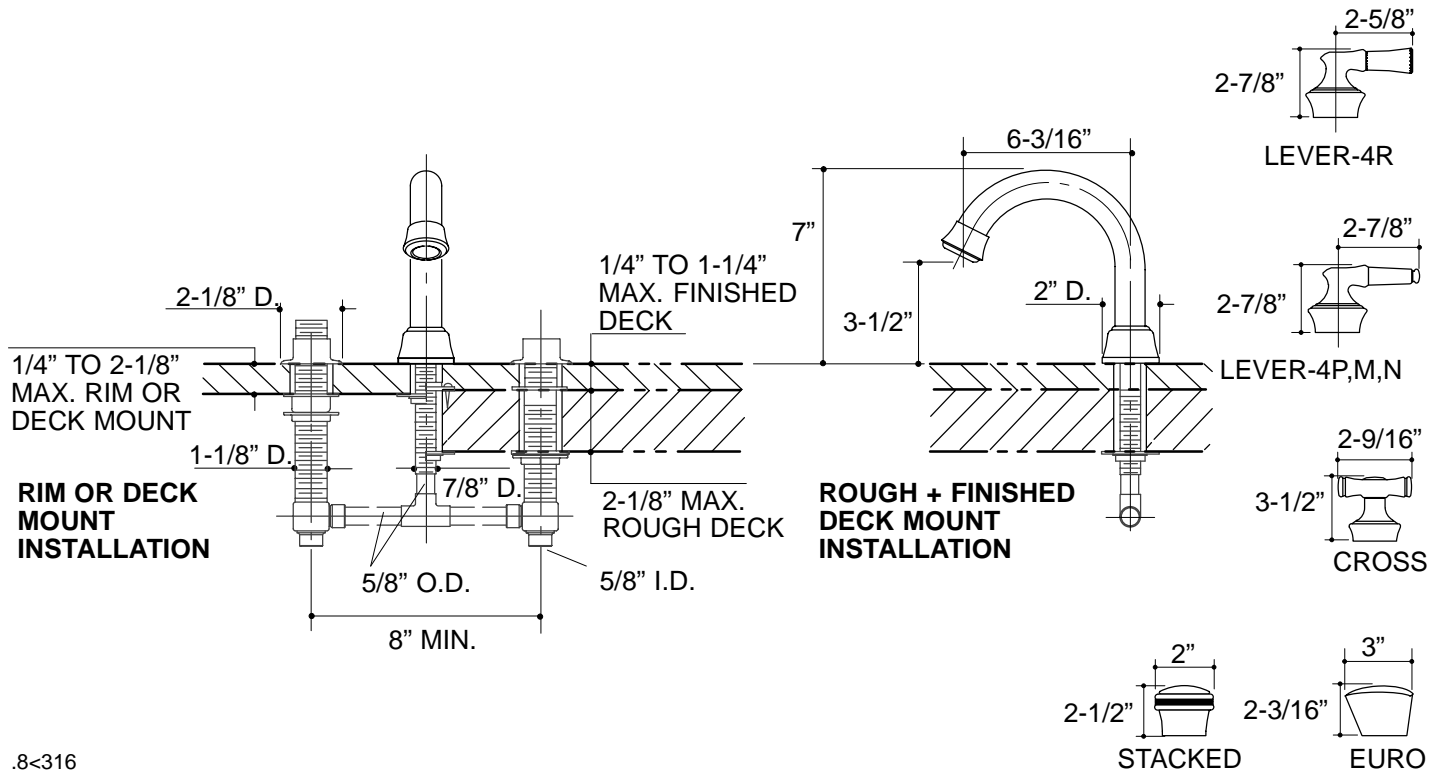

# CORALAIS™ DECORATOR SERIES

Required Accessories (For K-T15806-4K and K-T15806-7K Base Handles Only)				
K-15856-4M	Lever Handle Inserts - Polished Chrome	<input type="checkbox"/> CP		
K-15856-4N	Lever Handle Inserts - Polished Brass	<input type="checkbox"/> PB		
K-15856-4P	Lever Handle Inserts - White Porcelain	<input type="checkbox"/> CP	<input type="checkbox"/> PB	
K-15856-4R	Lever Handle Inserts - Acrylic		<input type="checkbox"/> NA	
K-15857-7M	Stacked Handle Inserts - Polished Chrome			<input type="checkbox"/> CP
K-15857-7N	Stacked Handle Inserts - Polished Brass			<input type="checkbox"/> PB

.8<316

## PRODUCT DIAGRAM