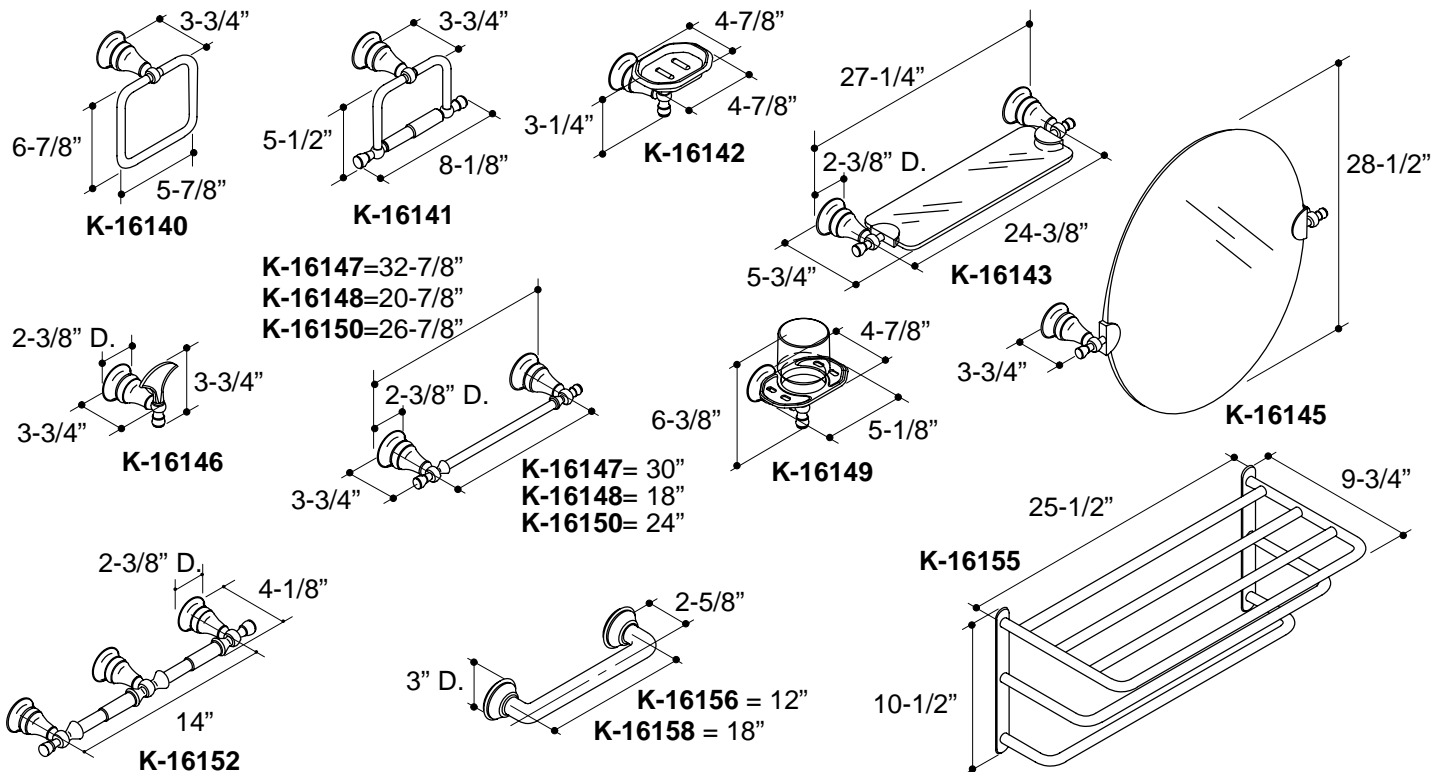

Ordering Information

Applicable product:	
Towel ring	K-16140
Toilet tissue holder	K-16141
Soap dish	K-16142
Glass shelf	K-16143
Oval mirror	K-16145
Robe hook	K-16146
30" towel bar	K-16147
18" towel	K-16148
Tumbler and toothbrush holder	K-16149
24" towel bar	K-16150
Double toilet tissue holder	K-16152
Towel shelf	K-16155
12" grab bar	K-16156
18" grab bar	K-16158

K-16140 Revival™ Accessories
115451-1-CA (-)

NOTES: