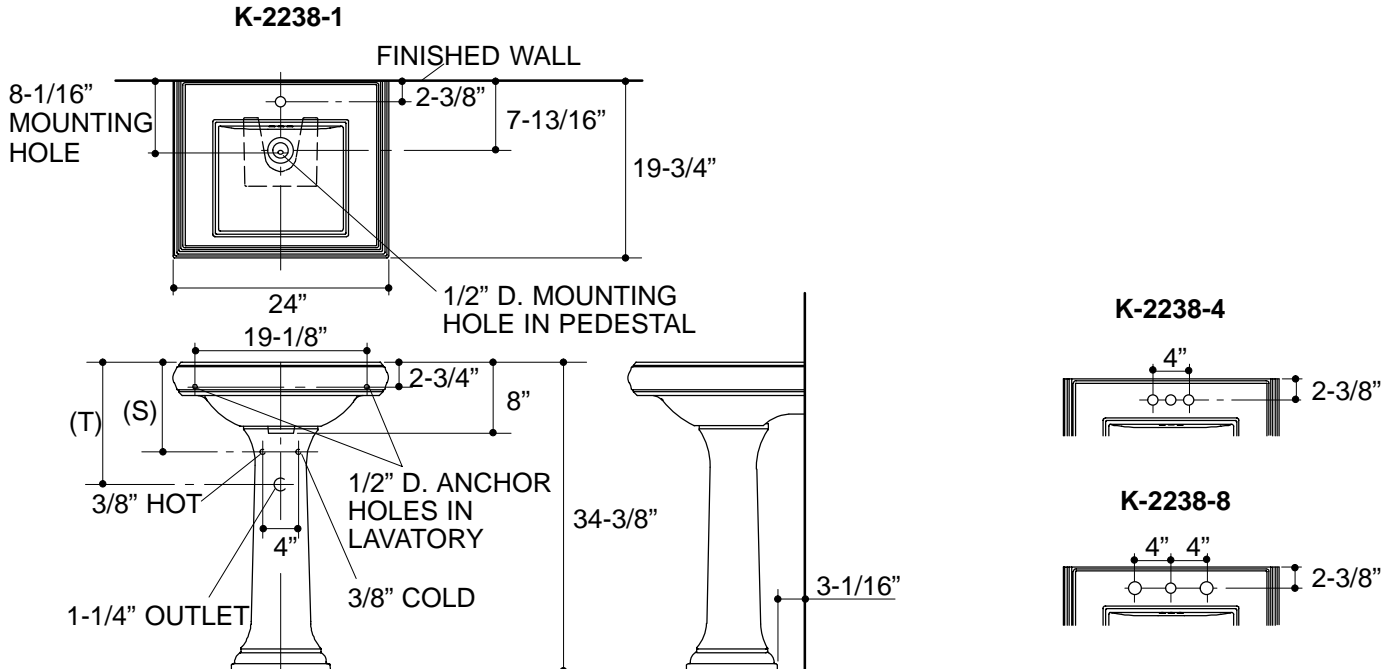

PRODUCT SPECIFICATION:

The pedestal lavatory shall be 24" in length, 19-3/4" in width, and 34-3/8" in height. Pedestal lavatory shall be made of fireclay. Pedestal lavatory shall be classic design. Pedestal lavatory shall have single-hole (K-2238-1), 4" centers (K-2238-4), or 8" centers (K-2238-8) drilling. Pedestal lavatory shall be Kohler Model K-2238-_____-_____.

PRODUCT INFORMATION

| | | | |
|---|-----------|------------|-------------|
| Fixture*: | | basin area | water depth |
| Lavatory | | 15" x 13" | 5-1/4" |
| Outlet | 1-3/4" D. | | |
| * Approximate measurements for comparison only. | | | |

| Holes | K-2238-1 | K-2238-4 | K-2238-8 |
|--------|-----------|------------|------------|
| Spout | 1-3/8" D. | 1-3/16" D. | 1-3/16" D. |
| Faucet | | 1-3/16" D. | 1-7/16" D. |

| Included Components: | |
|-----------------------------|----------|
| Lavatory basin, single-hole | K-2239-1 |
| Lavatory basin, 4" centers | K-2239-4 |
| Lavatory basin, 8" centers | K-2239-8 |
| Pedestal | K-2267 |
| Rubber pads | 63069 |
| Lavatory accessory pack | 52204 |

Roughing-In Notes

(T) Pop-up drain 13-5/8", grid drain 12-3/4".

(S) 10" (Based on 12" riser which may require cutting).

.75<116

PRODUCT DIAGRAM