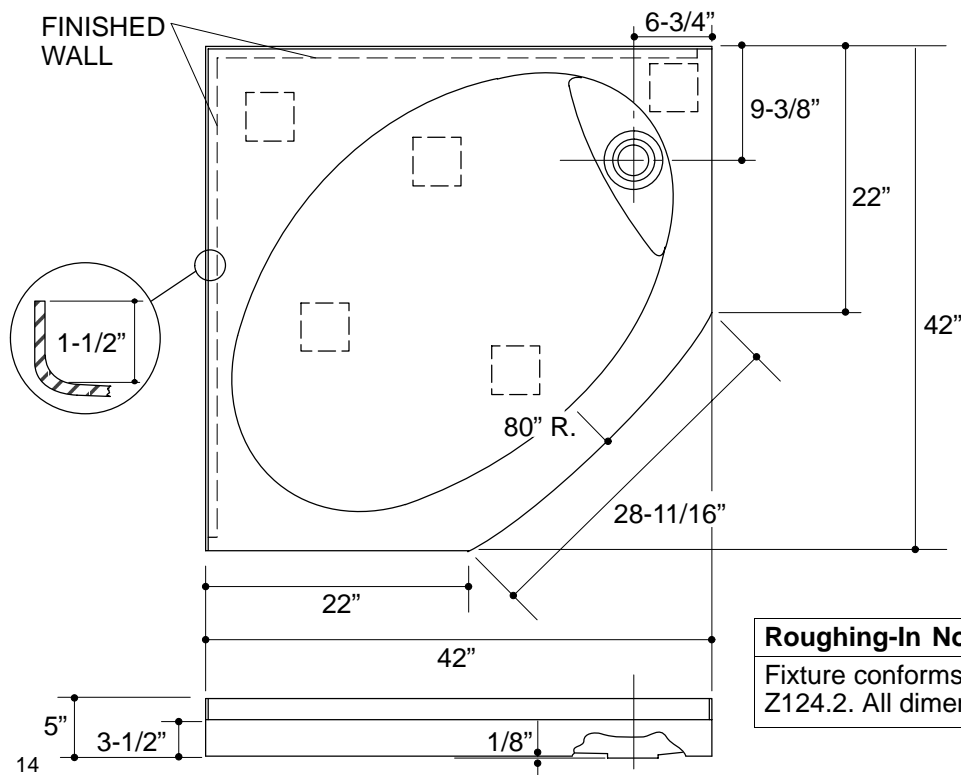

Ordering Information

Applicable product:		
Left corner to wall	K-9543	shown
Right corner to wall	K-9544	not shown
Accessories/hardware:		
Drain	K-9134	recommended
Focal shower enclosure	K-701635	optional

Product Information

Fixture:	
Weight:	40 lbs.
Drain Outlet:	3-3/8" D.
Configuration:	1-piece

Installation Notes

Refer to installation instructions included with fixture before beginning installation.

Roughing-In Notes

Fixture conforms to tolerances in ANSI Standard Z124.2. All dimensions are nominal.