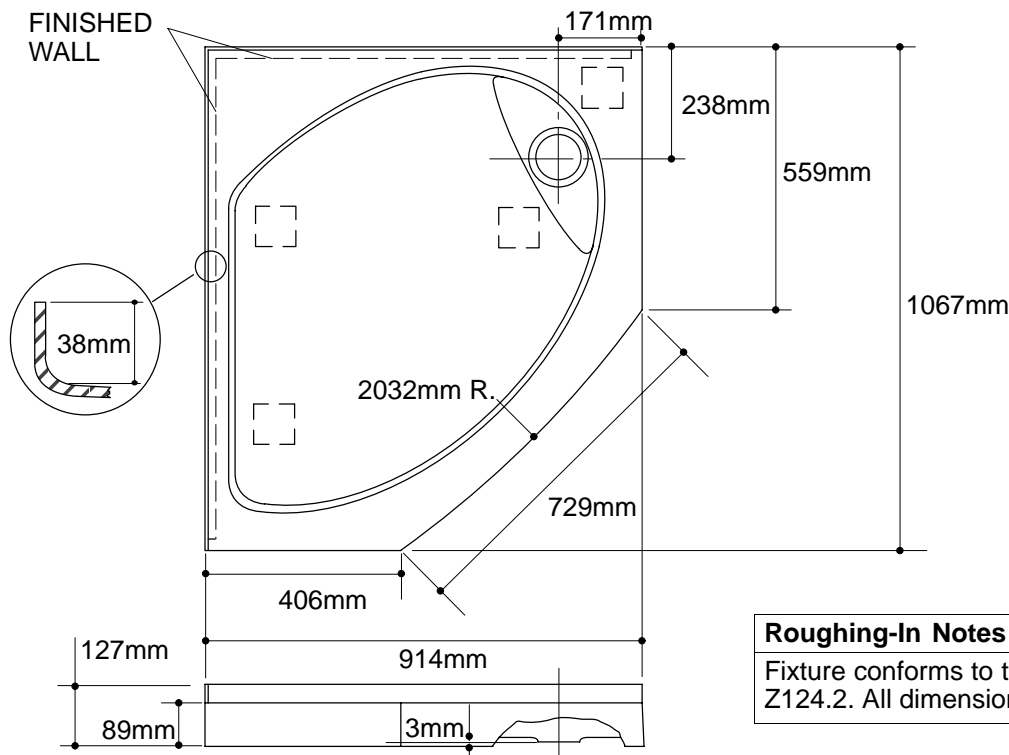

KOHLER® Roughing-In

K-9563, K-9564 SYMBIO™ 36" X 42" ACRYLIC NEO-ANGLE RECEPTOR

Ordering Information

Applicable product:		
Left corner to wall	K-9563	shown
Right corner to wall	K-9564	not shown
Accessories/hardware:		
Drain	K-9134	recommended

Product Information

Fixture:	
Weight:	16 Kg.
Drain Outlet:	Ø86mm
Configuration:	1-piece

Installation Notes

Refer to installation instructions included with fixture before beginning installation.

Roughing-In Notes

Fixture conforms to tolerances in ANSI Standard Z124.2. All dimensions are nominal.

K-9563, K-9564 Symbio™ 36" x 42" Receptor
115733-1M-BA (-)

KOHLER®