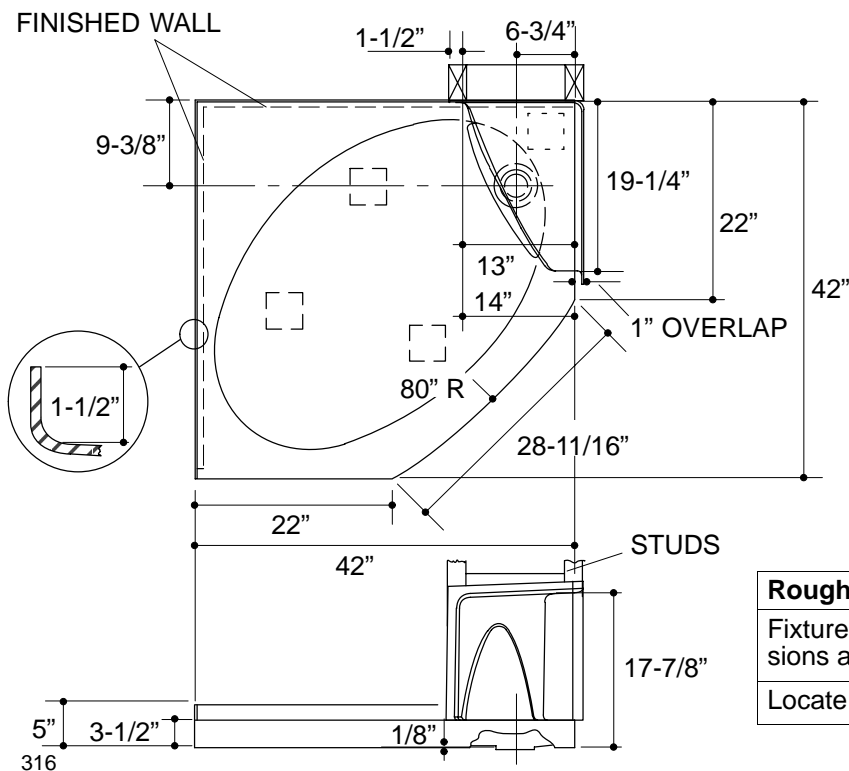

Ordering Information

Applicable product:		
Left corner to wall	K-9545	shown
Right corner to wall	K-9546	not shown
Accessories/hardware:		
Drain	K-9134	recommended
Focal shower enclosure (for K-9545)	K-701641	recommended
Focal shower enclosure (for K-9546)	K-701642	recommended

Product Information

Fixture:	
Weight:	50 lbs.
Drain Outlet:	3-3/8" D.
Configuration:	2-piece

Installation Notes

Refer to installation instructions included with fixture before beginning installation.

Roughing-In Notes

Fixture conforms to ANSI Standard Z124.2. All dimensions are nominal.

Locate studs behind bench nailing-in flanges.