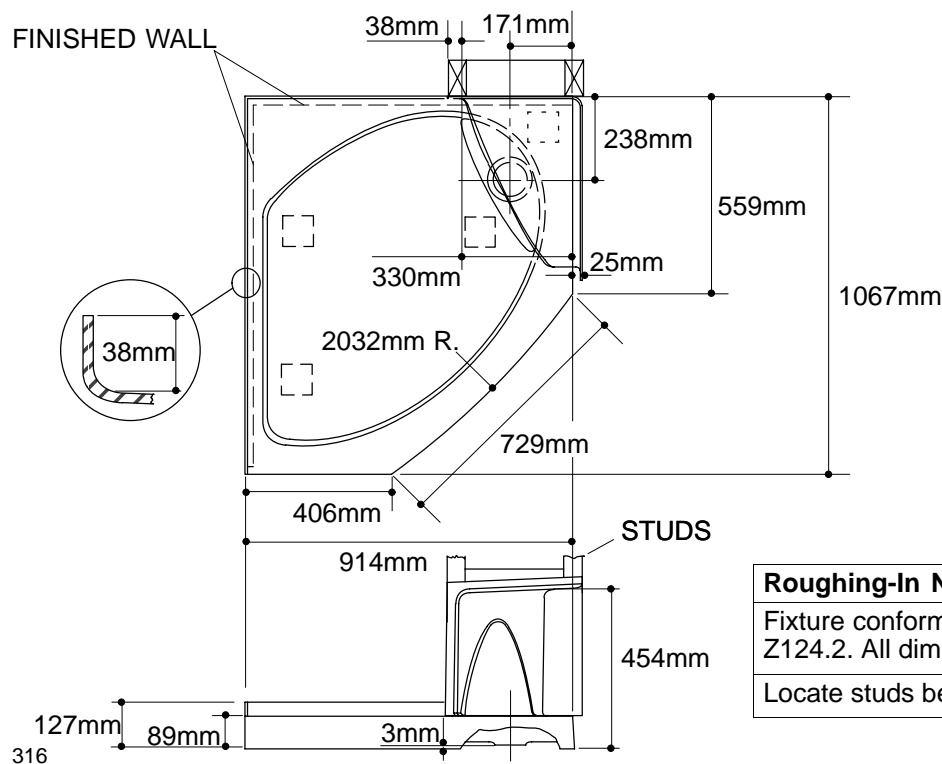

Ordering Information

Applicable product:		
Left corner to wall	K-9561	shown
Right corner to wall	K-9562	not shown
Accessories/hardware:		
Drain	K-9134	recommended

Product Information

Fixture:	
Weight:	20 Kg.
Drain Outlet:	Ø86mm
Configuration:	2-piece

Installation Notes

Refer to installation instructions included with fixture before beginning installation.

Roughing-In Notes
Fixture conforms to tolerances in ANSI Standard Z124.2. All dimensions are nominal.
Locate studs behind bench nailing-in flanges.