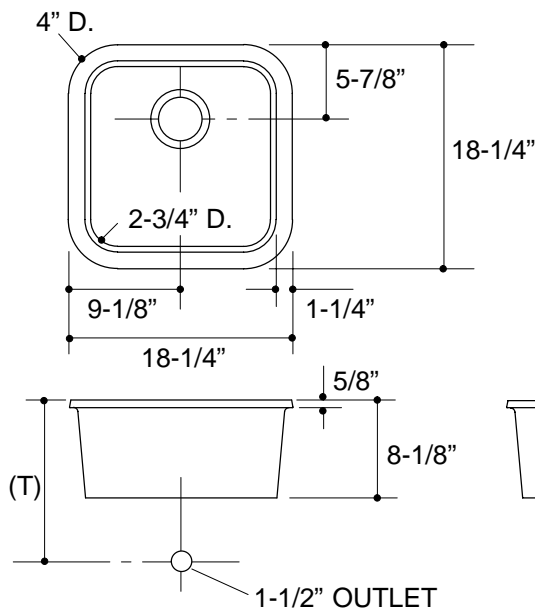

Ordering Information

Applicable sink:		
Fruits of Labor™	K-14578-FR	shown
Life in the Country™	K-14578-LC	shown

Product Information

Fixture*:		basin area	water depth
Sink		16" x 16"	7-3/16"
Outlet	3-7/8" D.		
* Approximate measurements for comparison only.			

Included Components:	
Gasket	84724
Basin clamp accessory pack	52047
Bottom basin rack	84745
Cutout template	115756-7

Roughing-In Notes

Fixture dimensions are nominal and conform to tolerances in ASME/ANSI Standard A112.19.9M.

(T) Drain typically 13-1/2".

Supplied basin clamp assemblies require 1" minimum countertop thickness. Installer must supply hardware for thinner countertops.

For multiple bowl undercounter installations, a minimum distance of 3-1/4" is required between cut-outs. Countertop supplier to determine required support.