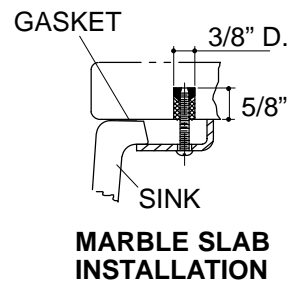

Ordering Information

Applicable sink:		
Fruits of Labor™	K-14578-FR	shown
Life in the Country™	K-14578-LC	shown

Product Information

Fixture*:		basin area	water depth
Sink		16" x 16"	7-3/16"
Outlet	3-7/8" D.		
* Approximate measurements for comparison only.			

Included Components:	
Gasket	84724
Basin clamp accessory pack	52047
Bottom basin rack	84745
Cutout template	115756-7

Roughing-In Notes

Fixture dimensions are nominal and conform to tolerances in ASME/ANSI Standard A112.19.9M.

(T) Drain typically 13-1/2".

Supplied basin clamp assemblies require 1" minimum countertop thickness. Installer must supply hardware for thinner countertops.

For multiple bowl undercounter installations, a minimum distance of 3-1/4" is required between cut-outs. Countertop supplier to determine required support.