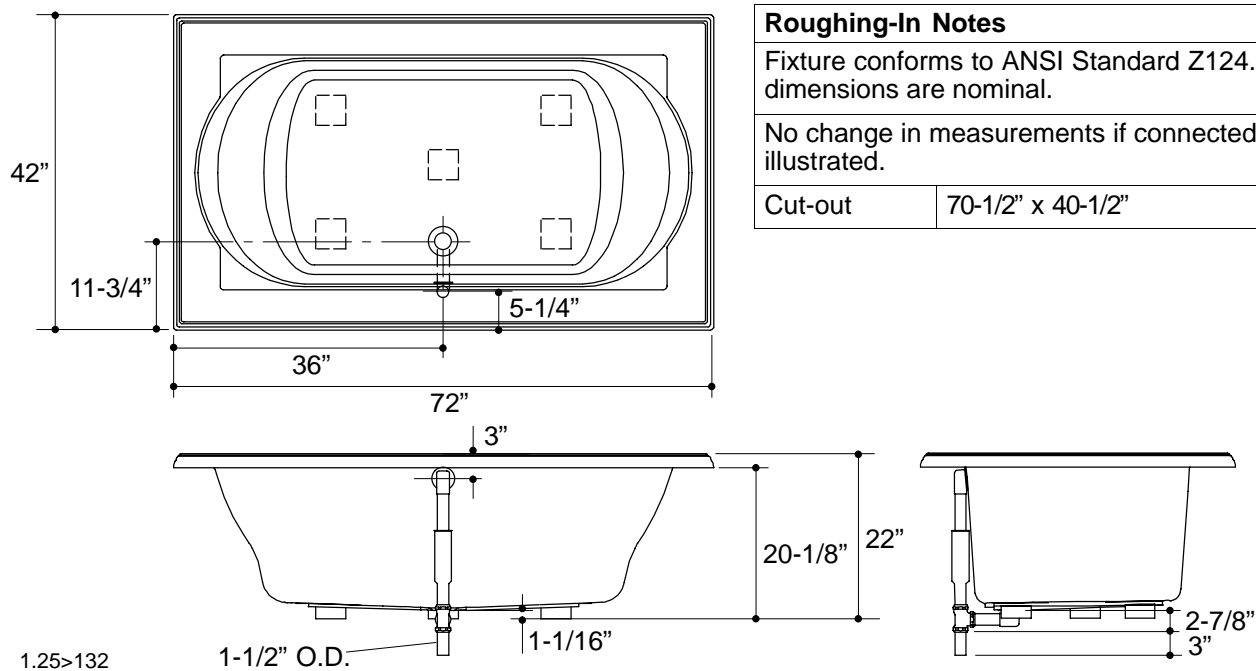

Ordering Information

Accessories/hardware:		
Drain	K-7161-AF	recommended

Product Information

Fixture*:	basin area	top area	weight
Bathing well	48" x 27"	60" x 30"	86 lbs.
	water depth	capacity	
To overflow	16"	94 gal.	
* Approximate measurements for comparison only.			

Installation Notes

Refer to installation instructions included with fixture before beginning installation.

If installing a rim-mount faucet, make sure there is no interference with drain overflow before drilling any holes. Consult local and national codes for minimum air gap requirements if installing a spout on the faucet deck.

This bath is designed for drop-in installation only. It is not suited for use in a three wall alcove with an overhead shower.

Roughing-In Notes	
Fixture conforms to ANSI Standard Z124.1. All dimensions are nominal.	
No change in measurements if connected with drain illustrated.	
Cut-out	70-1/2" x 40-1/2"