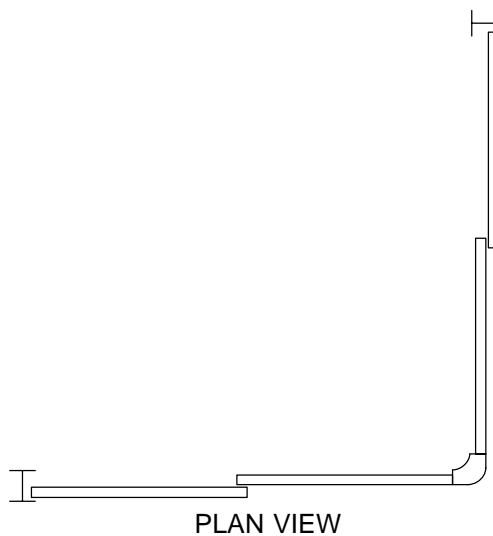

CORNER ENTRY SHOWER DOORS

K-701199

FEATURES

- Sliding corner entry shower doors
- Space saving design
- Tempered glass for maximum safety
- Adjustable for out-of-plumb conditions
- Durable nylon-faced rollers stay in their tracks

SPECIFIED MODEL:

Model	Application	Glass Options		Frame Finishes/Colors		
		B	L	SH	BH	0
K-701199	Corner Shower	<input type="checkbox"/>	<input type="checkbox"/>	<input type="checkbox"/>	<input type="checkbox"/>	<input type="checkbox"/>

PRODUCT SPECIFICATION:

Focal bypass corner shower door shall have sliding corner entry shower doors. Door shall provide a space saving design, and have tempered glass for maximum safety. Door shall be adjustable for out-of-plumb conditions. Door shall feature durable nylon faced rollers that stay in their tracks. Shower door shall be Kohler Model K-701199-_____-_____.

FOCAL

Roughing-In Notes		
	A	B
K-701199	72"	33-7/8"
Note: Max. door opening is 18-1/2".		

PRODUCT DIAGRAM

K-701199 Focal Corner Entry Shower Doors

Page 2 of 2
115781-4-CA (-)