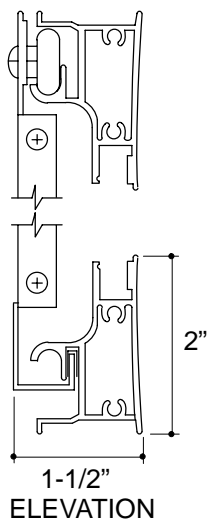

CORNER ENTRY SHOWER DOORS

K-701199

FEATURES

- Sliding corner entry shower doors
- Space saving design
- Tempered glass for maximum safety
- Adjustable for out-of-plumb conditions
- Durable nylon-faced rollers stay in their tracks

PRODUCT SPECIFICATION:

Focal bypass corner shower door shall have sliding corner entry shower doors. Door shall provide a space saving design, and have tempered glass for maximum safety. Door shall be adjustable for out-of-plumb conditions. Door shall feature durable nylon faced rollers that stay in their tracks. Shower door shall be Kohler Model K-701199-_____-_____.

FOCAL

Roughing-In Notes		
	A	B
K-701199	72"	33-7/8"
Note: Max. door opening is 18-1/2".		

PRODUCT DIAGRAM

K-701199 Focal Corner Entry Shower Doors

Page 2 of 2
115781-4-CA (-)