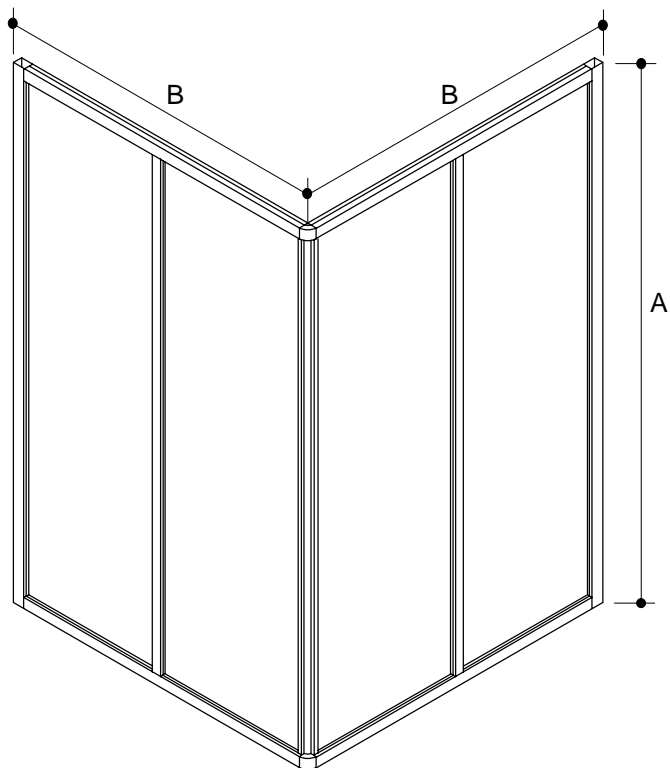

CORNER ENTRY SHOWER DOORS

K-701199

FEATURES

- Sliding corner entry shower doors
- Space saving design
- Tempered glass for maximum safety
- Adjustable for out-of-plumb conditions
- Durable nylon-faced rollers stay in their tracks

PRODUCT SPECIFICATION:

Focal bypass corner shower door shall have sliding corner entry shower doors. Door shall provide a space saving design, and have tempered glass for maximum safety. Door shall be adjustable for out-of-plumb conditions. Door shall feature durable nylon faced rollers that stay in their tracks. Shower door shall be Kohler Model K-701199-_____-_____.

FOCAL

Roughing-In Notes		
	A	B
K-701199	72"	33-7/8"
Note: Max. door opening is 18-1/2".		

PRODUCT DIAGRAM

K-701199 Focal Corner Entry Shower Doors

Page 2 of 2
115781-4-CA (-)