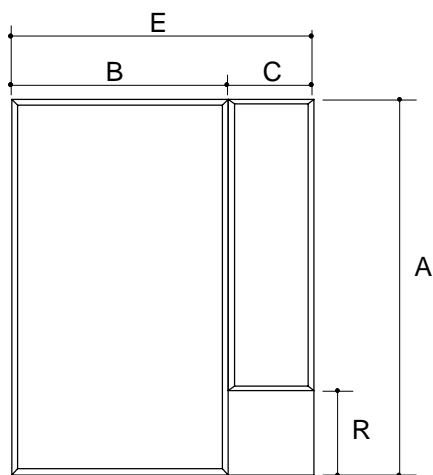

FEATURES

- Reversible header
- 1" adjustability per side
- 2" size range
- Soft touch foam handle insert
- Corrosion resistant
- Stainless steel hardware
- Full length magnetic strip
- Watertight design
- Right or left door swing

PRODUCT SPECIFICATION:

Focal pivot with in-line panel on knee wall shower door shall have reversible header. Door shall include 1" adjustability per side and 2" size range. Door handle shall have soft touch foam handle insert. Door shall be corrosion resistant and have stainless steel hardware, with full length magnetic strip. Door shall feature watertight design, with right or left door swing. Shower door shall be Kohler Model K-731200 Custom.

FOCAL

NOTE: PANEL MAY BE ATTACHED TO EITHER SIDE.
PLAN VIEW

Roughing-In Notes					
	A	B	C	E	G
K-731200 Custom	60" - 72"	28" - 36"	8" - 36"	36" - 72"	22" - 28"
R-Specified when ordered - MAX. 52".					

FRONT VIEW