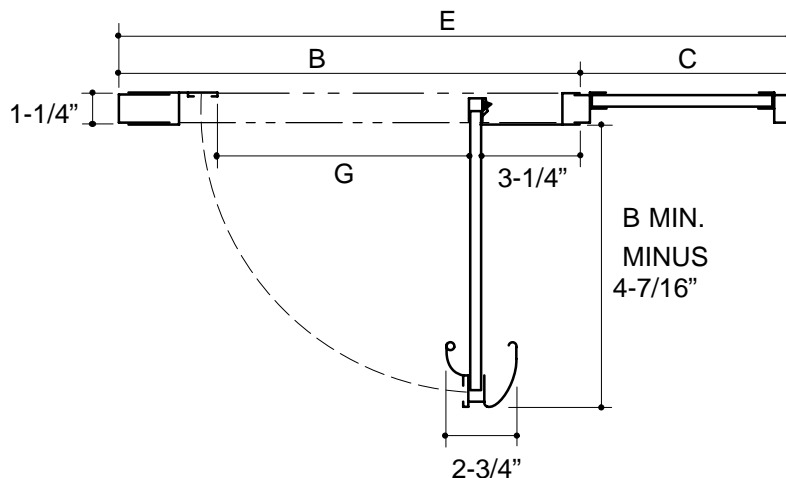

FEATURES

- Reversible header
- 1" adjustability per side
- 2" size range
- Soft touch foam handle insert
- Corrosion resistant
- Stainless steel hardware
- Full length magnetic strip
- Watertight design
- Right or left door swing

PRODUCT SPECIFICATION:

Focal pivot with in-line panel on knee wall shower door shall have reversible header. Door shall include 1" adjustability per side and 2" size range. Door handle shall have soft touch foam handle insert. Door shall be corrosion resistant and have stainless steel hardware, with full length magnetic strip. Door shall feature watertight design, with right or left door swing. Shower door shall be Kohler Model K-731200 Custom.

FOCAL

NOTE: PANEL MAY BE ATTACHED TO EITHER SIDE.
PLAN VIEW

Roughing-In Notes					
	A	B	C	E	G
K-731200 Custom	60" - 72"	28" - 36"	8" - 36"	36" - 72"	22" - 28"
R-Specified when ordered - MAX. 52".					

FRONT VIEW