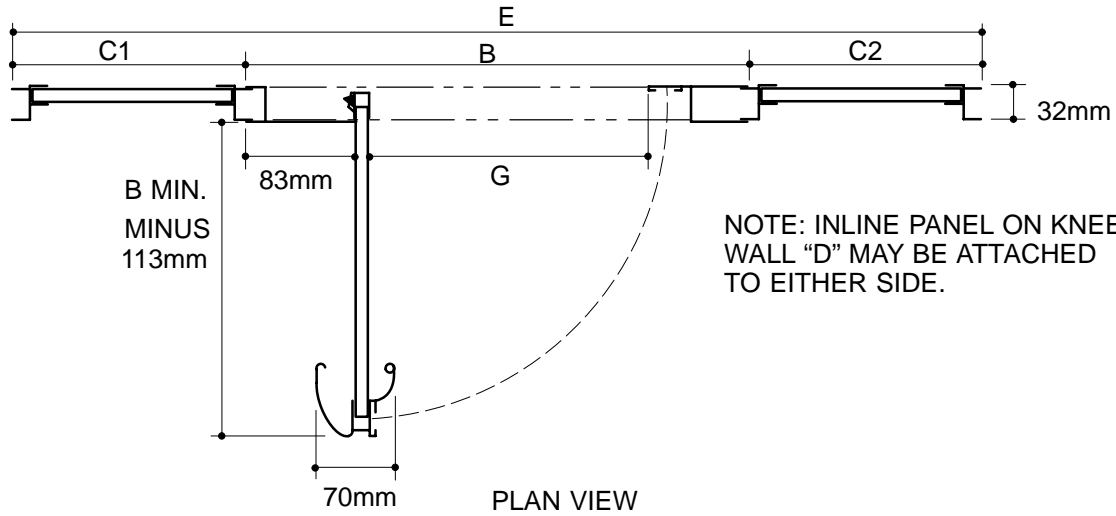

Ordering Information

Applicable product:

Reference models and measurements below.

Installation Notes

Refer to installation instructions included with fixture before beginning installation.

Roughing-In Notes	A	B	C1	C2	E	G (MAX.)
K-771400 Custom	1524-1829mm	711-914mm	203-457mm	203-457mm	1118-1829mm	559-711mm
R-Specified when ordered-MAX. 1321mm.						