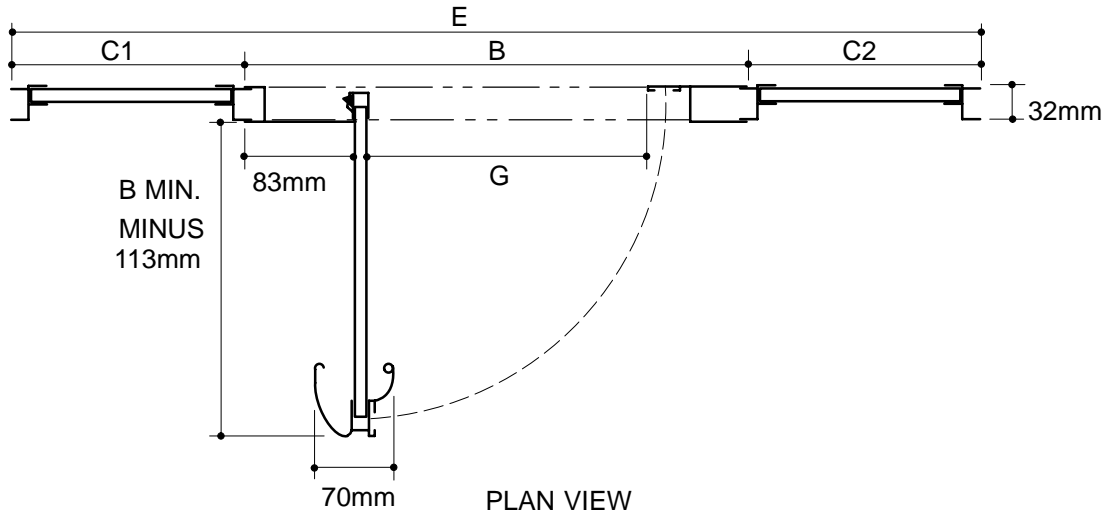

### Ordering Information

Applicable product:
Reference models and measurements below.

### Installation Notes

Refer to installation instructions included with fixture before beginning installation.

Roughing-In Notes	A	B	C1	C2	E	G (MAX.)
K-711400	1524-1829mm	711-914mm	203-457mm	203-457mm	1118-1829mm	559-711mm
Custom						
R1 and R2—Specified when ordered—MAX. 1321mm.						