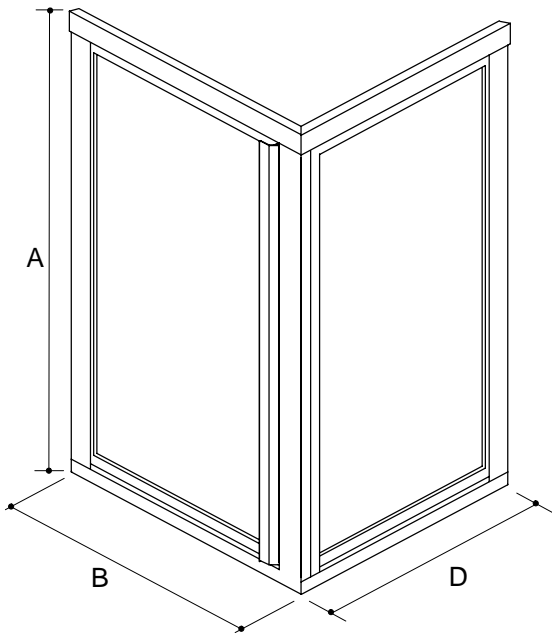

K-751200

FEATURES

- 1" adjustability per side
- 2" size range
- Soft touch foam handle insert
- Corrosion resistant
- Stainless steel hardware
- Full length magnetic strip
- Watertight design
- Right or left door swing

PRODUCT SPECIFICATION:

Focal pivot with return panel shower door. Door shall include 1" adjustability per side and 2" size range. Door handle shall have soft touch foam handle insert. Door shall be corrosion resistant and have stainless steel hardware, with full length magnetic strip. Door shall feature watertight design, with right or left door swing. Shower door shall be Kohler Model K-751200 Custom.

FOCAL

NOTE: RETURN PANEL MAY BE ATTACHED ON EITHER SIDE.

Roughing-In Notes	A	B	D	G (MAX.)
K-751200	50"-72"	28"-38"	10"-50"	22"-28"
Custom				

PRODUCT DIAGRAM

K-751200 Focal Pivot Shower Doors

Page 2 of 2
115789-4-CA (-)