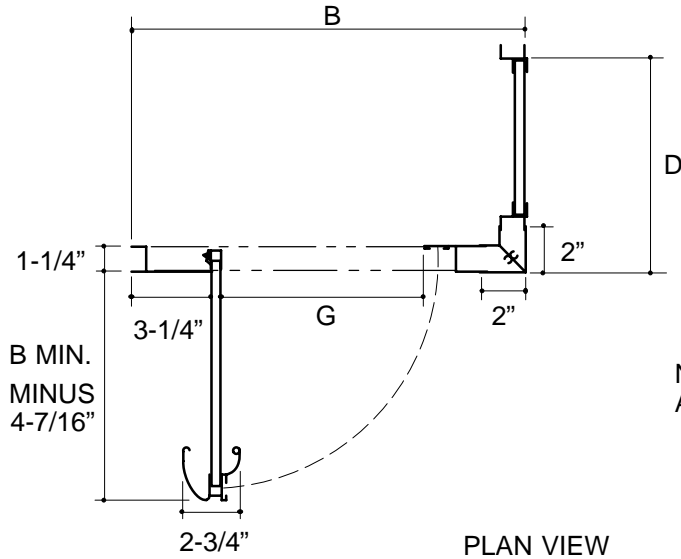

K-751200

FEATURES

- 1" adjustability per side
- 2" size range
- Soft touch foam handle insert
- Corrosion resistant
- Stainless steel hardware
- Full length magnetic strip
- Watertight design
- Right or left door swing

PRODUCT SPECIFICATION:

Focal pivot with return panel shower door. Door shall include 1" adjustability per side and 2" size range. Door handle shall have soft touch foam handle insert. Door shall be corrosion resistant and have stainless steel hardware, with full length magnetic strip. Door shall feature watertight design, with right or left door swing. Shower door shall be Kohler Model K-751200 Custom.

FOCAL

NOTE: RETURN PANEL MAY BE ATTACHED ON EITHER SIDE.

Roughing-In Notes	A	B	D	G (MAX.)
K-751200	50"-72"	28"-38"	10"-50"	22"-28"
Custom				

PRODUCT DIAGRAM

K-751200 Focal Pivot Shower Doors

Page 2 of 2
115789-4-CA (-)