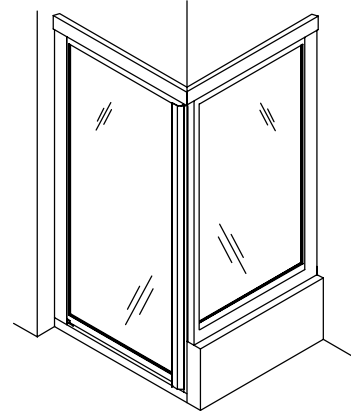

K-761200

FEATURES

- 1" adjustability per side
- 2" size range
- Soft touch foam handle insert
- Corrosion resistant
- Stainless steel hardware
- Full length magnetic strip
- Watertight design
- Right or left door swing

CODES/STANDARDS

Specified model meets or exceeds the following:

- ANSI Z97.1 (tempered glass)

GLASS OPTIONS

- B Obscure
- L Clear

COLORS/FINISHES

- 0 White
- SH Bright Silver Finish
- BH Bright Brass Finish

SPECIFIED MODEL:

Model	Application	Glass Options		Frame Finishes/Colors		
		B	L	SH	BH	0
K-761200 Custom	Shower	☐	☐	☐	☐	☐

PRODUCT SPECIFICATION:

Focal pivot with return panel on knee wall shower door and 2" size range. Door shall include 1" adjustability per side and 2" size range. Door handle shall have soft touch foam handle insert. Door shall be corrosion resistant and have stainless steel hardware, with full length magnetic strip. Door shall feature watertight design, with right or left door swing. Shower door shall be Kohler Model K-761200 Custom.