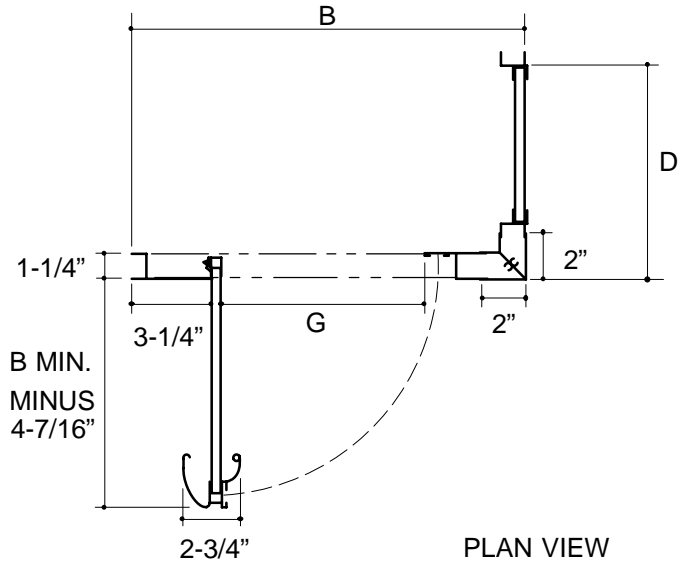

FOCAL

NOTE: KNEE WALL RETURN PANEL MAY BE ATTACHED ON EITHER SIDE.

Roughing-In Notes	A	B	D	G (MAX.)
K-761200 Custom	60"-72"	28"-38"	10"-50"	22"-28"
R—Specified when ordered—MAX. 52".