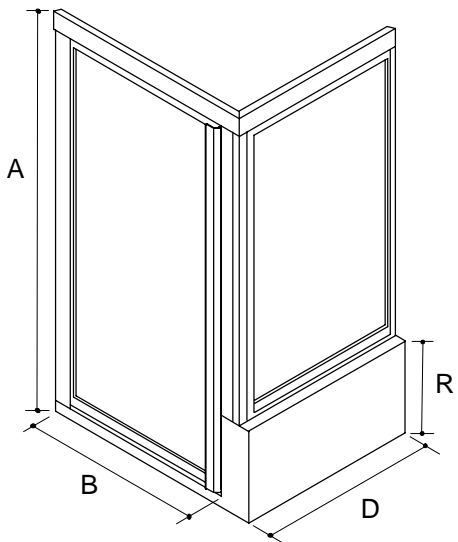

PRODUCT DIAGRAM

K-761200 Focal Pivot Shower Doors

Page 2 of 2
115790-4-CA (-)

THE BOLD LOOK
OF **KOHLER**®