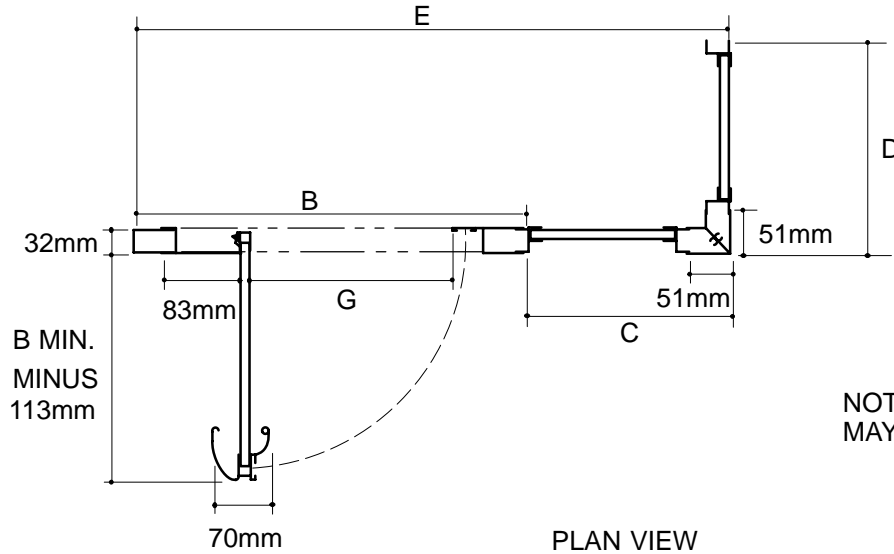

### Ordering Information

Applicable product:  
Reference models and measurements below.

### Installation Notes

Refer to installation instructions included with fixture before beginning installation.

NOTE: INLINE AND RETURN PANEL  
MAY BE ATTACHED ON EITHER SIDE.

Roughing-In Notes	A	B	C	D	E	G (MAX.)
K-701566	1803mm	762mm	321mm	778mm	1083mm	559mm
K-771200 Custom	1270-1829mm	660-914mm	254-914mm	254-1270mm	914-1829mm	457-711mm