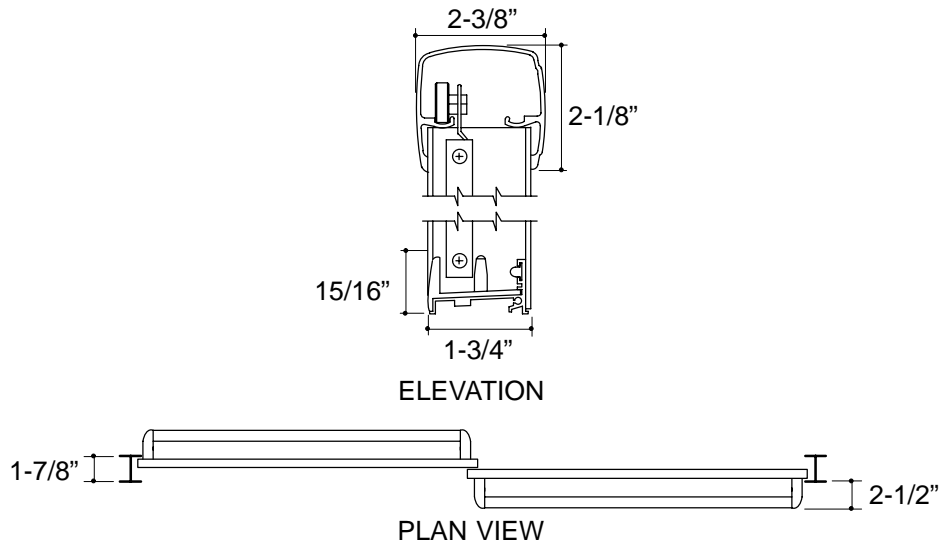

Ordering Information

Applicable product:
Reference models and measurements below.

Installation Notes

Refer to installation instructions included with fixture before beginning installation.

Roughing-In Notes	A	B
K-701110	69-9/16"	39" to 41"
K-701111	69-9/16"	40-1/2" to 42-1/2"
K-701112	69-9/16"	42-1/2" to 44-1/2"
K-701113	69-9/16"	44-1/2" to 46-1/2"
K-701114	69-9/16"	46-1/2" to 48-1/2"
K-701116	69-9/16"	48-1/2" to 51"
K-701117	69-9/16"	51" to 53"
K-701118	69-9/16"	53" to 55"
K-701119	69-9/16"	55" to 57"
K-701120	69-9/16"	57" to 59"
K-701121	65-1/2"	40" to 42-1/2"
K-701122	65-1/2"	42" to 44"
K-701123	65-1/2"	43" to 45"
K-701124	65-1/2"	45" to 47"
K-701125	65-1/2"	46-1/2" to 48-1/2"
K-701126	65-1/2"	49 to 51-1/2"
K-701127	65-1/2"	51" to 53"
K-701128	65-1/2"	53" to 55"
K-701129	65-1/2"	55" to 57-3/8"
K-701130	65-1/2"	57" to 59"
K-711100 Custom	50"-72"	39"-60"