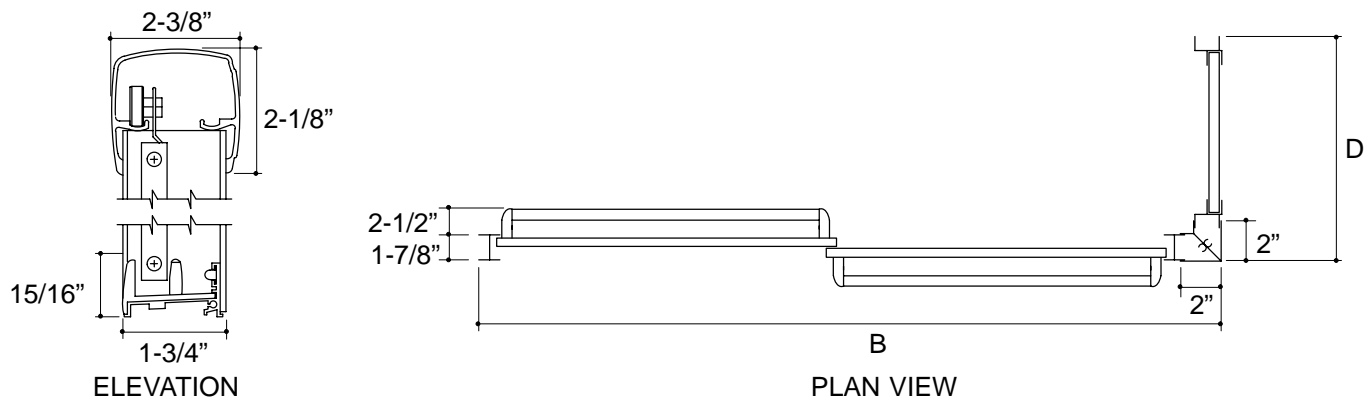

FOCAL

Roughing-In Notes			
	A	B	D
K-751000	50-60"	45-72"	10-50"
Custom			

PRODUCT DIAGRAM

K-751000 Focal Bypass Bath Shower Doors

Page 2 of 2

115800-4-CA (-)

THE BOLD LOOK
OF **KOHLER**®