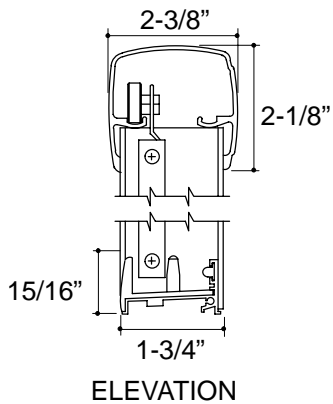

BYPASS BATH SHOWER DOORS

K-721000

FEATURES

- Reversible header
- Custom and standard sizes
- Heavy duty aluminum anodized frame
- PB/CP towel bar supports for BH/SH frame
- Adjustable hanger brackets
- Three soft bottom guides
- Removable door bumper

PRODUCT SPECIFICATION:

Focal bypass bath shower door shall have reversible header. Door shall have custom and standard sizes, with heavy duty aluminum anodized frame. Door shall feature polished brass/chrome plated towel bar supports for BH/SH frame. Door shall include adjustable hanger brackets, three soft bottom guides, and removable door bumper. Shower door shall be Kohler Model K-721000-_____-_____.

FOCAL

FRONT VIEW

Roughing-In Notes				
	A	B	C1	E
K-721000	50"-60"	43"-72"	8"-50"	51"-122"
Custom				

PRODUCT DIAGRAM

K-721000 Focal Bypass Bath Shower Doors

Page 2 of 2
115801-4-CA (-)

THE BOLD LOOK
OF **KOHLER**®