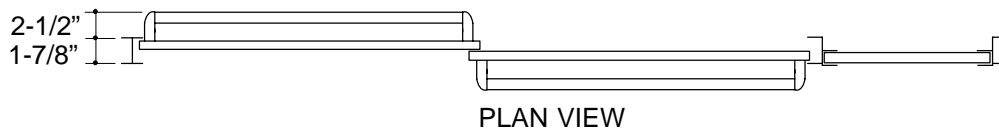

FOCAL

FRONT VIEW

Roughing-In Notes				
	A	B	C1	E
K-721000	50"-60"	43"-72"	8"-50"	51"-122"
Custom				

PRODUCT DIAGRAM

K-721000 Focal Bypass Bath Shower Doors

Page 2 of 2
115801-4-CA (-)

THE BOLD LOOK
OF **KOHLER**®