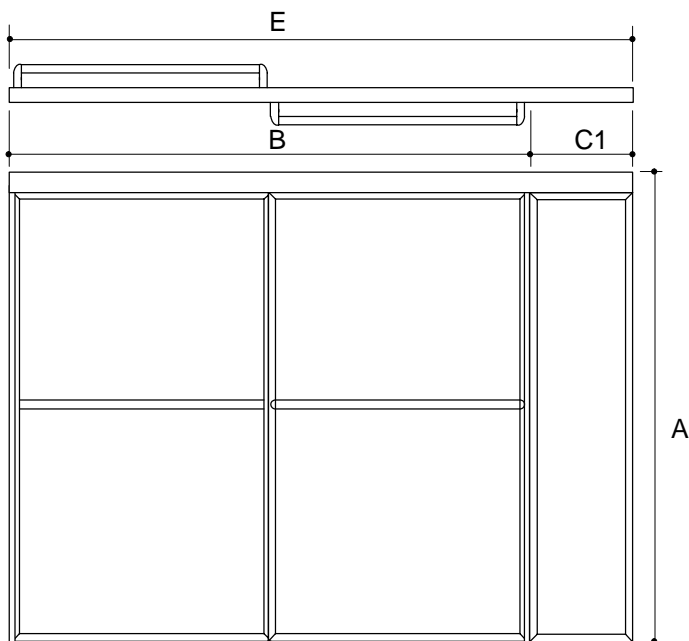

FOCAL

FRONT VIEW

Roughing-In Notes				
	A	B	C1	E
K-721000	50"-60"	43"-72"	8"-50"	51"-122"
Custom				

PRODUCT DIAGRAM

K-721000 Focal Bypass Bath Shower Doors

Page 2 of 2
115801-4-CA (-)

THE BOLD LOOK
OF **KOHLER**®