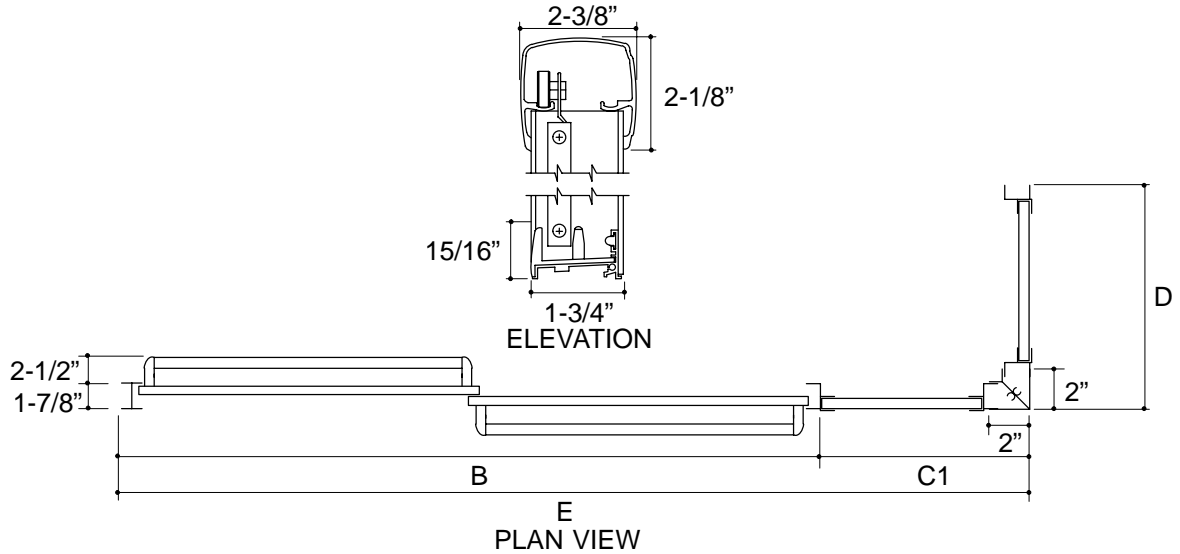

### Ordering Information

Applicable product:  
Reference models and measurements below.

### Installation Notes

Refer to installation instructions included with fixture before beginning installation.

### Roughing-In Notes

	A	B	C1	D	E
K-771000	50"-60"	43"-72"	10"-12"	10"-50"	53"-84"
Custom					