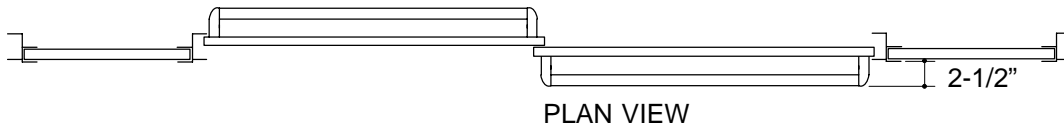

FOCAL

Roughing-In Notes					
	A	B	C1	C2	E
K-741000	50"-60"	43"-72"	8"-25"	8"-25"	59"-122"
Custom