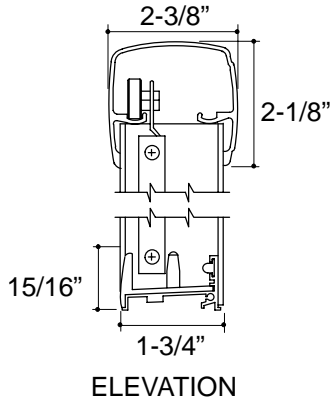

FOCAL

Roughing-In Notes					
	A	B	C1	C2	E
K-741000	50"-60"	43"-72"	8"-25"	8"-25"	59"-122"
Custom