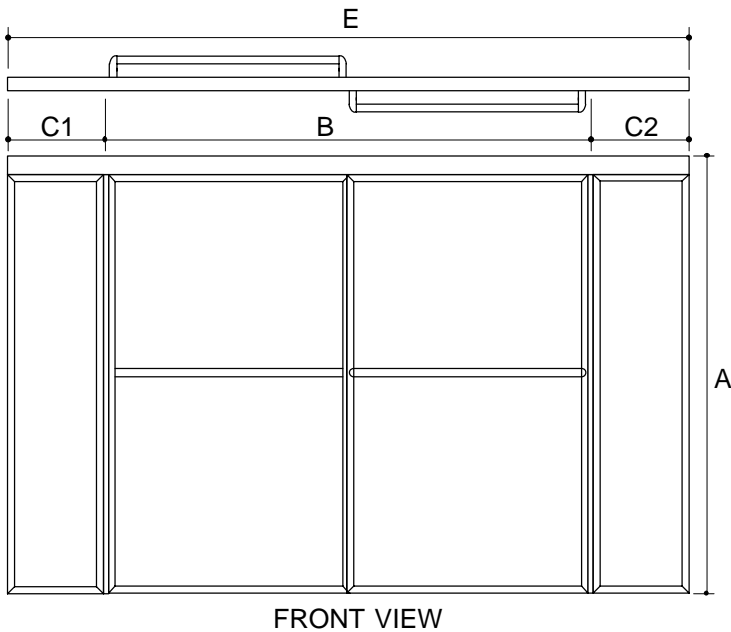

PRODUCT DIAGRAM

K-741000 Focal Bypass Bath Shower Doors

Page 2 of 2
115803-4-CA (-)

THE BOLD LOOK
OF **KOHLER**®