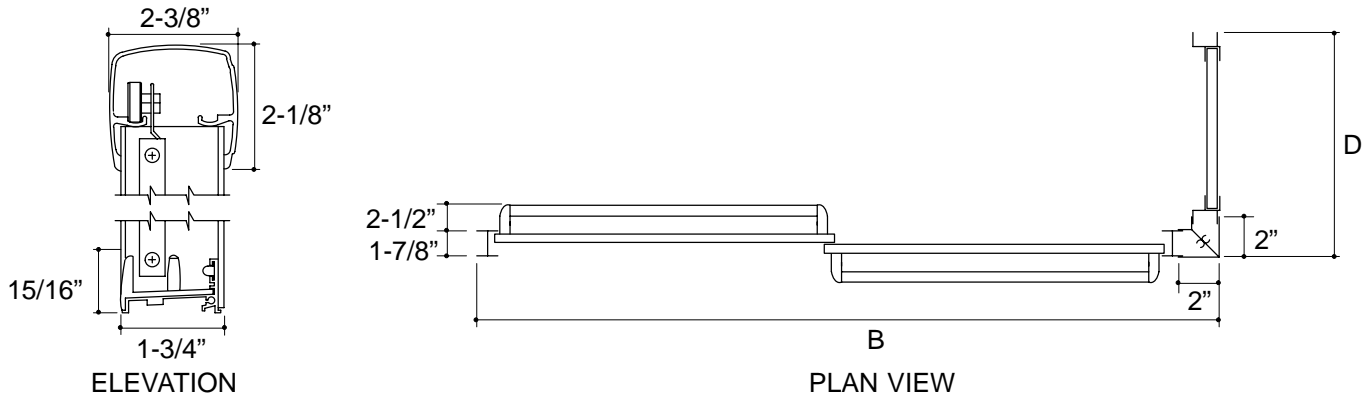

FOCAL

Roughing-In Notes			
	A	B	D
K-761000	50-60"	45-72"	10-50"
Custom			
R-Specified when ordered-Max.42"			

PRODUCT DIAGRAM

K-761000 Focal Bypass Bath Shower Doors

Page 2 of 2
115804-4-CA (-)

THE BOLD LOOK
OF **KOHLER**®