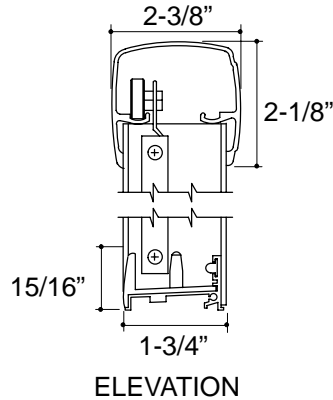

Ordering Information

Applicable product:
Reference models and measurements below.

Installation Notes

Refer to installation instructions included with fixture before beginning installation.

Roughing-In Notes				
	A	B	C1	E
K-731000	50"-60"	43"-72"	8"-50"	51"-122"
Custom				
R-Specified when ordered-Max.42"				