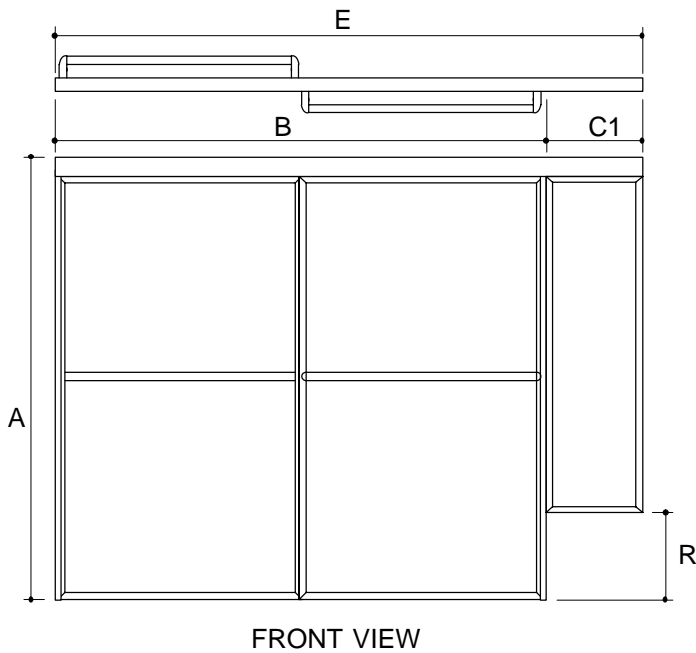

Ordering Information

Applicable product:
Reference models and measurements below.

Installation Notes

Refer to installation instructions included with fixture before beginning installation.

Roughing-In Notes				
	A	B	C1	E
K-731000	50"-60"	43"-72"	8"-50"	51"-122"
Custom				
R-Specified when ordered-Max.42"				