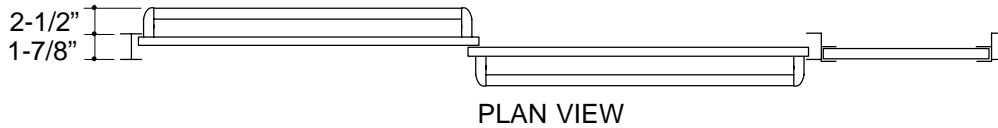

Ordering Information

Applicable product:
Reference models and measurements below.

Installation Notes

Refer to installation instructions included with fixture before beginning installation.

Roughing-In Notes				
	A	B	C1	E
K-731000	50"-60"	43"-72"	8"-50"	51"-122"
Custom				
R-Specified when ordered-Max.42"				