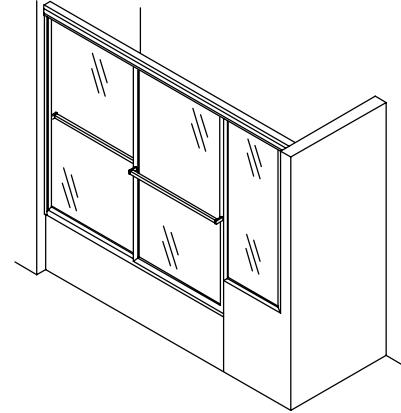

BYPASS BATH SHOWER DOORS

K-731000

FEATURES

- Reversible header
- Custom and standard sizes
- Heavy duty aluminum anodized frame
- PB/CP towel bar supports for BH/SH frame
- Adjustable hanger brackets
- Three soft bottom guides
- Removable door bumper

CODES/STANDARDS

Specified model meets or exceeds the following:

- ANSI Z97.1 (tempered glass)

GLASS OPTIONS

- B Obscure
- L Clear

COLORS/FINISHES

- 0 White
- SH Bright Silver Finish
- BH Bright Brass Finish

SPECIFIED MODEL:

Model	Application	Glass Options		Frame Finishes/Colors		
		B	L	SH	BH	0
K-731000 Custom	Bath	☐	☐	☐	☐	☐

PRODUCT SPECIFICATION:

Focal bypass bath shower door shall have reversible header. Door shall have custom and standard sizes, with heavy duty aluminum anodized frame. Door shall feature polished brass/chrome plated towel bar supports for BH/SH frame. Door shall include adjustable hanger brackets, three soft bottom guides, and removable door bumper. Shower door shall be Kohler Model K-731000-_____-_____.