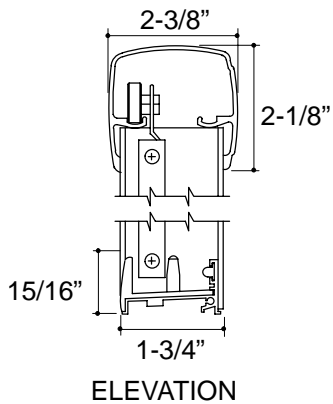

BYPASS BATH SHOWER DOORS

K-731000

FEATURES

- Reversible header
- Custom and standard sizes
- Heavy duty aluminum anodized frame
- PB/CP towel bar supports for BH/SH frame
- Adjustable hanger brackets
- Three soft bottom guides
- Removable door bumper

PRODUCT SPECIFICATION:

Focal bypass bath shower door shall have reversible header. Door shall have custom and standard sizes, with heavy duty aluminum anodized frame. Door shall feature polished brass/chrome plated towel bar supports for BH/SH frame. Door shall include adjustable hanger brackets, three soft bottom guides, and removable door bumper. Shower door shall be Kohler Model K-731000-_____-_____.

FOCAL

FRONT VIEW

Roughing-In Notes				
	A	B	C1	E
K-731000	50"-60"	43"-72"	8"-50"	51"-122"
Custom				
R-Specified when ordered-Max.42"				

PRODUCT DIAGRAM

K-731000 Focal Bypass Bath Shower Doors

Page 2 of 2
115805-4-CA (-)