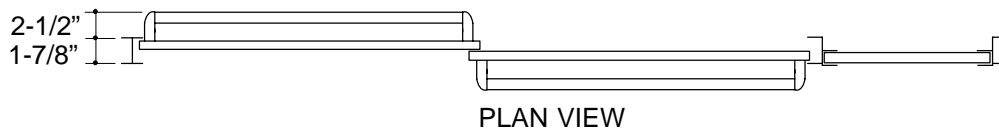

FOCAL

FRONT VIEW

Roughing-In Notes				
	A	B	C1	E
K-731000	50"-60"	43"-72"	8"-50"	51"-122"
Custom				
R-Specified when ordered-Max.42"				

PRODUCT DIAGRAM

K-731000 Focal Bypass Bath Shower Doors

Page 2 of 2
115805-4-CA (-)

THE BOLD LOOK
OF **KOHLER**®