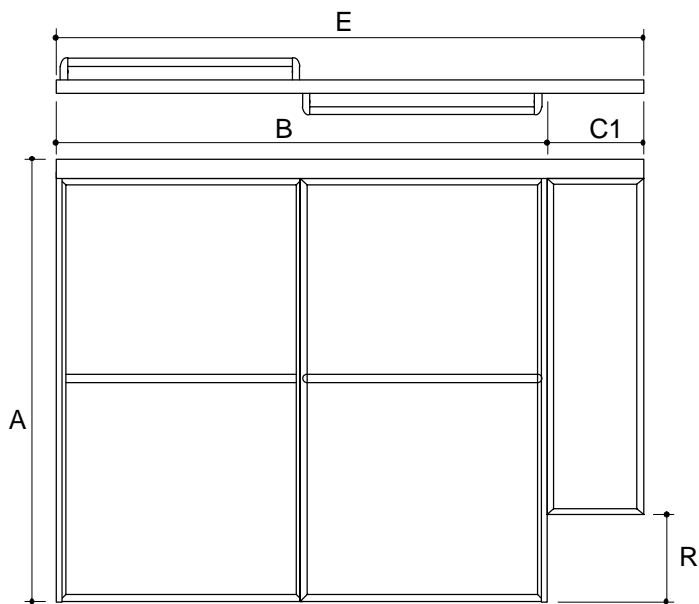

FOCAL

FRONT VIEW

Roughing-In Notes				
	A	B	C1	E
K-731000	50"-60"	43"-72"	8"-50"	51"-122"
Custom				
R-Specified when ordered-Max.42"				

PRODUCT DIAGRAM

K-731000 Focal Bypass Bath Shower Doors

Page 2 of 2
115805-4-CA (-)

THE BOLD LOOK
OF **KOHLER**®