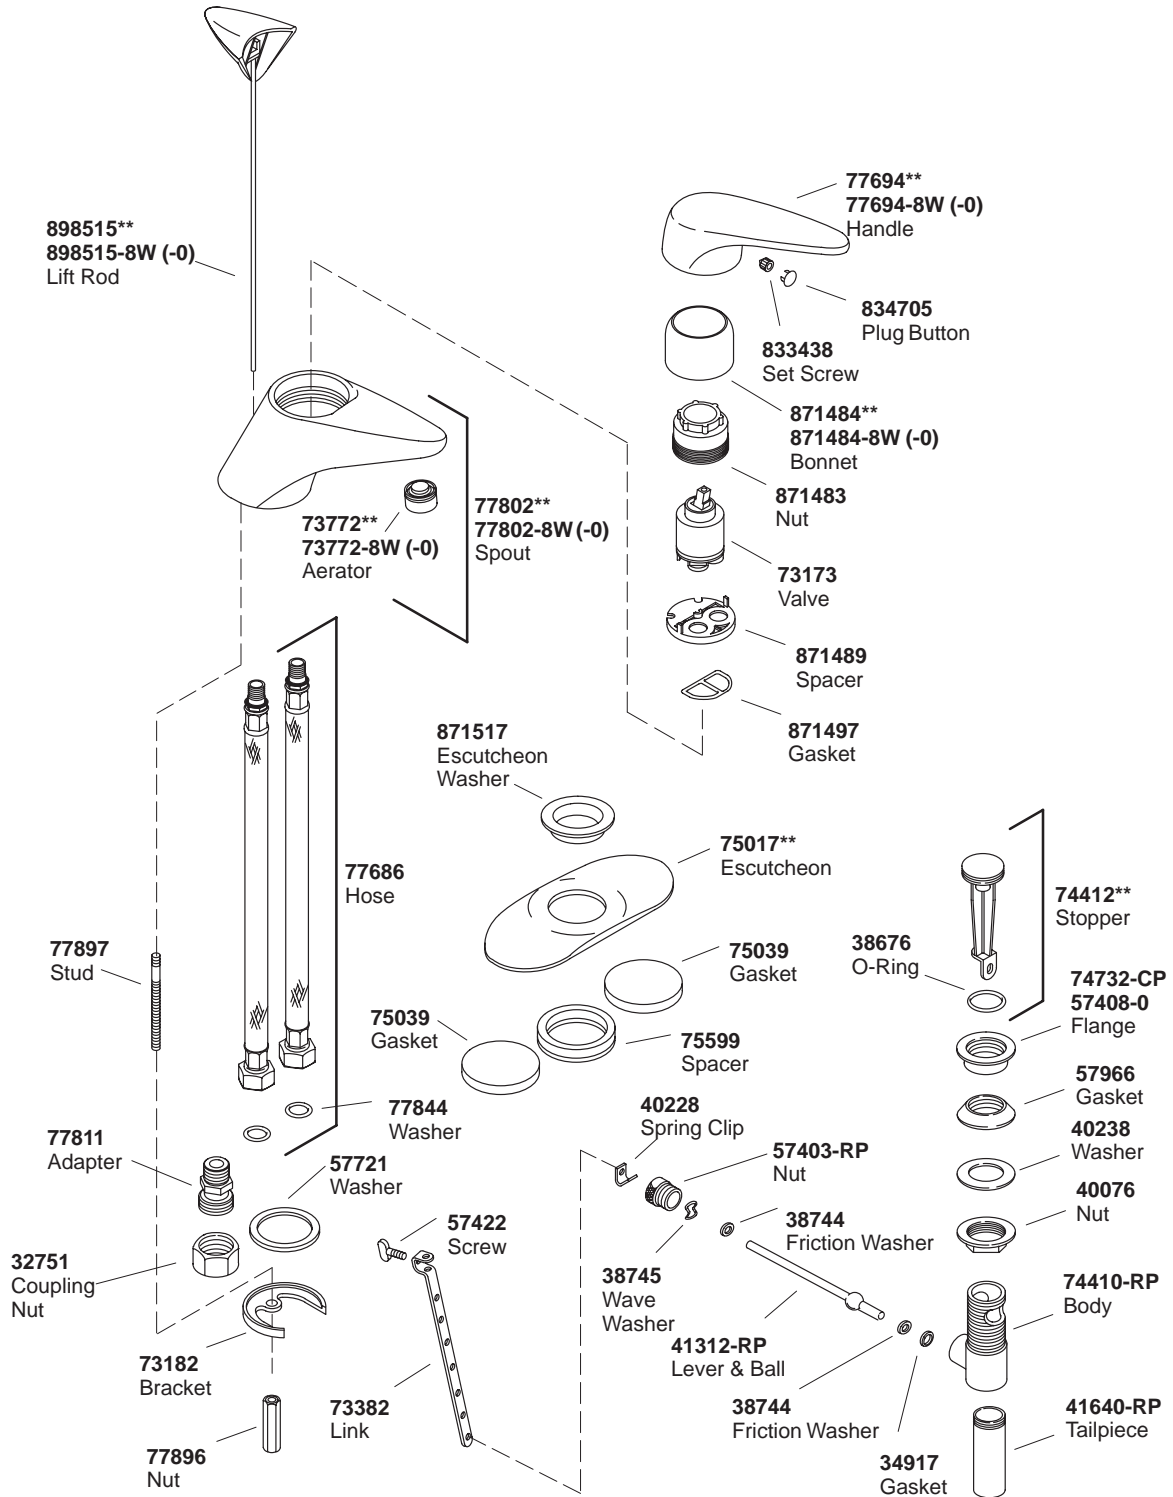

KOHLER® SERVICE PARTS

CABRIOLE™ SINGLE CONTROL LAVATORY FAUCET

K#	Lavatory Faucet	Escutcheon
K-14531-**-AA		X
K-14616-4-**-AA	X	

**Finish/color code must be specified when ordering.