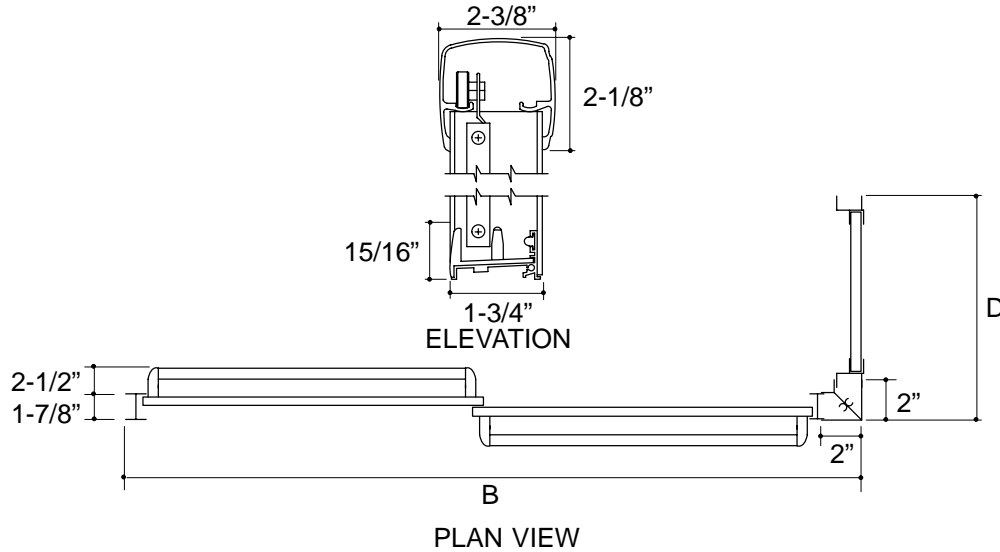

**Ordering Information**

Applicable product:  
Reference models and measurements below.

**Installation Notes**

Refer to installation instructions included with fixture before beginning installation.

Roughing-In Notes			
	A	B	D
K-751100	50-72"	41-62"	10-50"
Custom			