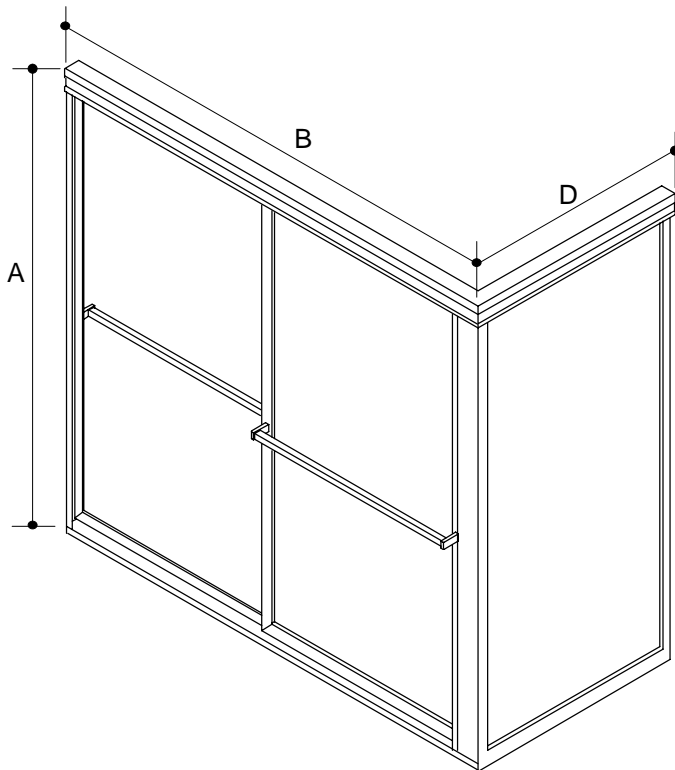

**Ordering Information**

Applicable product:  
Reference models and measurements below.

**Installation Notes**

Refer to installation instructions included with fixture before beginning installation.

Roughing-In Notes			
	A	B	D
K-751100	50-72"	41-62"	10-50"
Custom			