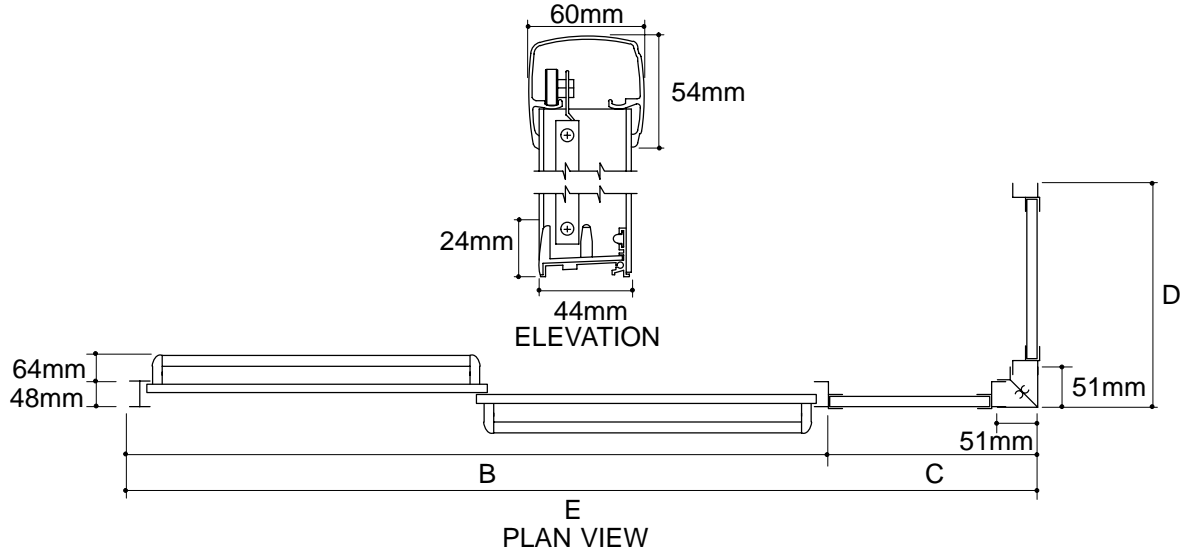

Ordering Information

Applicable product:
Reference models and measurements below.

Installation Notes

Refer to installation instructions included with fixture before beginning installation.

Roughing-In Notes

	A	B	C1	D	E
K-771100	1270-1829	991-1524	254-610	254-1270	1245-2134
Custom	mm	mm	mm	mm	mm