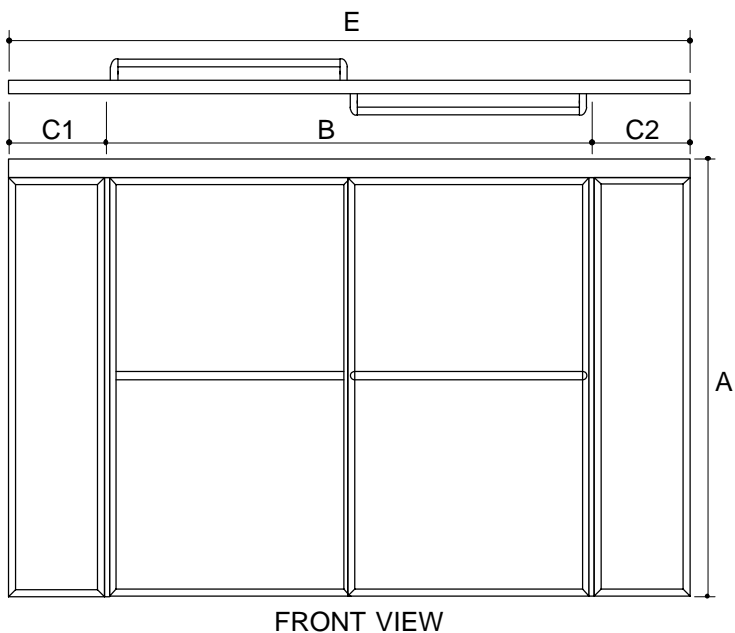

PRODUCT DIAGRAM

K-741100 Focal Bypass Shower Doors

Page 2 of 2
115871-4-CA (-)

THE BOLD LOOK
OF **KOHLER**®