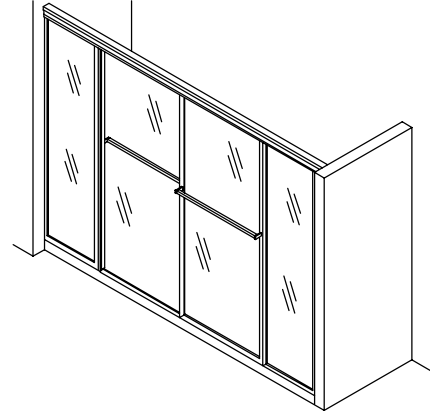

FEATURES

- Reversible header
- Custom and standard sizes
- Heavy duty aluminum anodized frame
- PB/CP towel bar supports for BH/SH frame
- Adjustable hanger brackets
- Three soft bottom guides
- Removable door bumper

CODES/STANDARDS

Specified model meets or exceeds the following:

- ANSI Z97.1 (tempered glass)

GLASS OPTIONS

- B Obscure
- L Clear

COLORS/FINISHES

- 0 White
- SH Bright Silver Finish
- BH Bright Brass Finish

SPECIFIED MODEL:

Model	Application	Glass Options		Frame Finishes/Colors		
		B	L	SH	BH	0
K-741100 Custom	Bath	☐	☐	☐	☐	☐

PRODUCT SPECIFICATION:

Focal bypass shower door shall have reversible header. Door shall have custom and standard sizes, with heavy duty aluminum anodized frame. Door shall feature polished brass/chrome plated towel bar supports for BH/SH frame. Door shall include adjustable hanger brackets, three soft bottom guides, and removable door bumper. Shower door shall be Kohler Model K-741100-_____-_____.