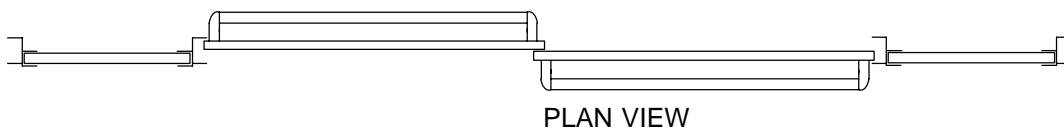

FOCAL

Roughing-In Notes					
	A	B	C1	C2	E
K-741100	50"-72"	39"-60"	8"-30"	8"-30"	55"-120"
Custom