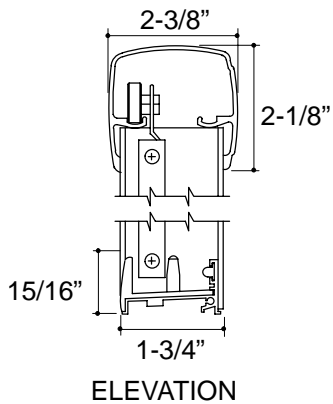

FOCAL

Roughing-In Notes					
	A	B	C1	C2	E
K-741100	50"-72"	39"-60"	8"-30"	8"-30"	55"-120"
Custom