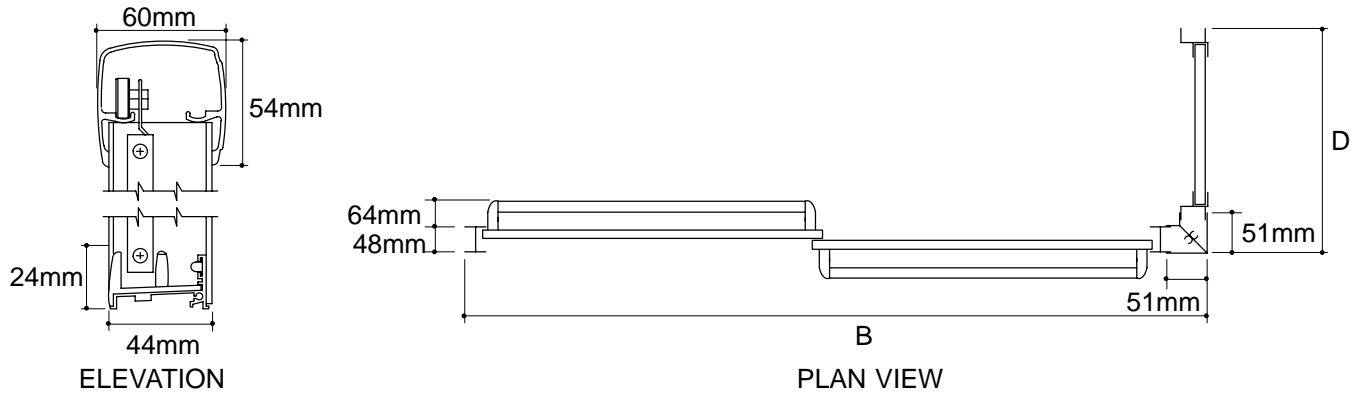

### Ordering Information

Applicable product:

Reference models and measurements below.

### Installation Notes

Refer to installation instructions included with fixture before beginning installation.

### Roughing-In Notes

	A	B	D
K-761100	1524-1829mm	1041-1575mm	254-1270mm
Custom			
R-Specified when ordered-Max.1321mm			