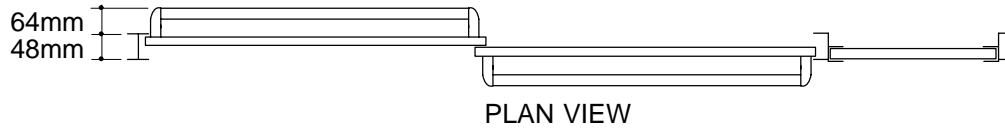

Ordering Information

Applicable product:
Reference models and measurements below.

Installation Notes

Refer to installation instructions included with fixture before beginning installation.

Roughing-In Notes				
	A	B	C1	E
K-731100	1524-1829	991-1549	203-1270	1194-2794
Custom	mm	mm	mm	mm
R-Specified when ordered – Max.1321mm				