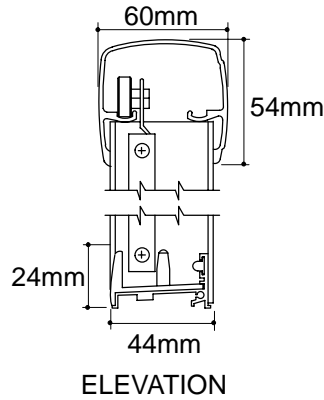

Ordering Information

Applicable product:
Reference models and measurements below.

Installation Notes

Refer to installation instructions included with fixture before beginning installation.

Roughing-In Notes				
	A	B	C1	E
K-731100	1524-1829	991-1549	203-1270	1194-2794
Custom	mm	mm	mm	mm
R-Specified when ordered – Max.1321mm				