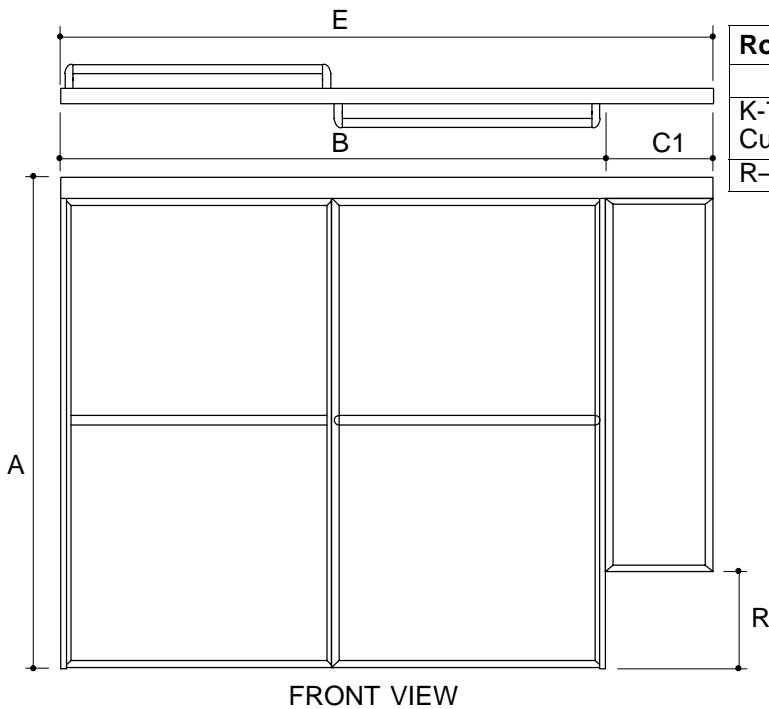

Ordering Information

Applicable product:
Reference models and measurements below.

Installation Notes

Refer to installation instructions included with fixture before beginning installation.

Roughing-In Notes				
	A	B	C1	E
K-731100	1524-1829	991-1549	203-1270	1194-2794
Custom	mm	mm	mm	mm
R-Specified when ordered – Max.1321mm				