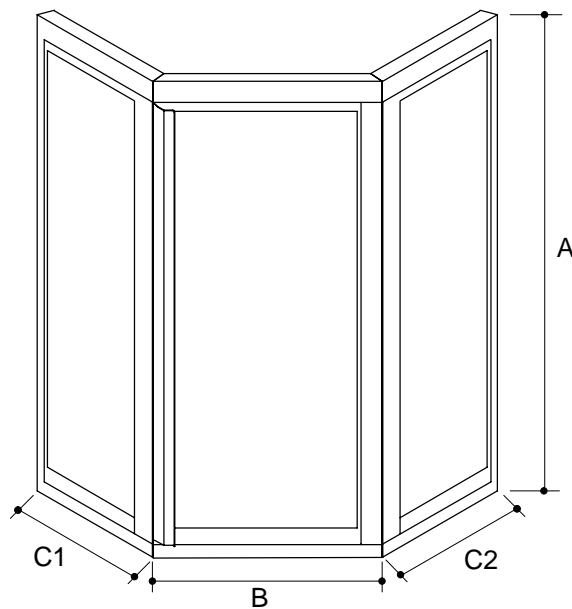

Ordering Information

Applicable product:

Reference models and measurements below.

Installation Notes

Refer to installation instructions included with fixture before beginning installation.

Rough-In Notes	A	B	C1	C2	G (MAX.)
K-701633	72"	27-1/2"	15-1/8"	21-1/8"	22"
K-701635	72"	27-1/2"	21-1/8"	21-1/8"	22"
K-701637	72"	27-1/2"	19-1/4"	19-1/4"	22"

Note: Dimensions are taken on centerline of curb/threshold at the rough opening.