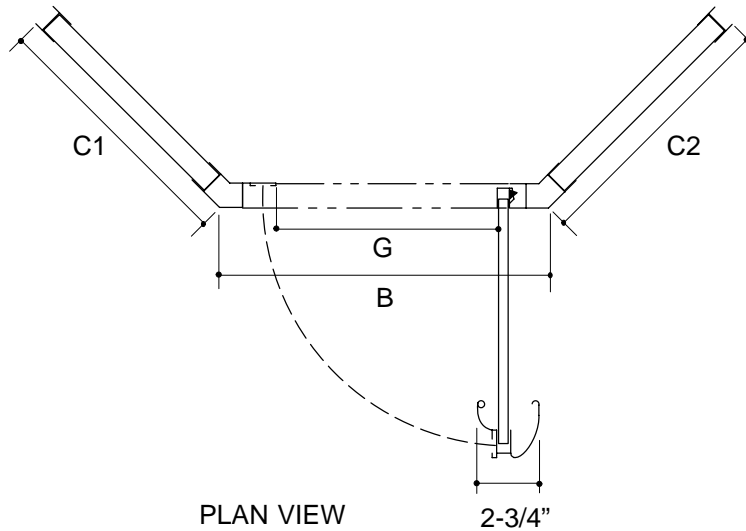

Ordering Information

Applicable product:

Reference models and measurements below.

Installation Notes

Refer to installation instructions included with fixture before beginning installation.

Rough-In Notes	A	B	C1	C2	G (MAX.)
K-701633	72"	27-1/2"	15-1/8"	21-1/8"	22"
K-701635	72"	27-1/2"	21-1/8"	21-1/8"	22"
K-701637	72"	27-1/2"	19-1/4"	19-1/4"	22"

Note: Dimensions are taken on centerline of curb/threshold at the rough opening.