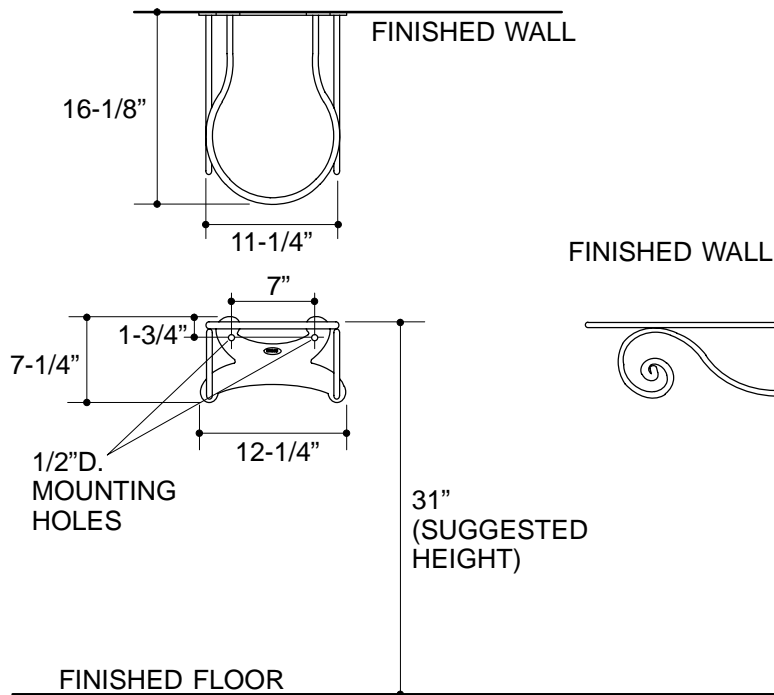

Ordering Information

Applicable product:	
Wall-mount bracket	K-9655
Included components:	
Installation hardware	84868
Sealant	81489
Touch-up kit	500306

Installation Notes

Refer to installation instructions included with fixture before beginning installation.