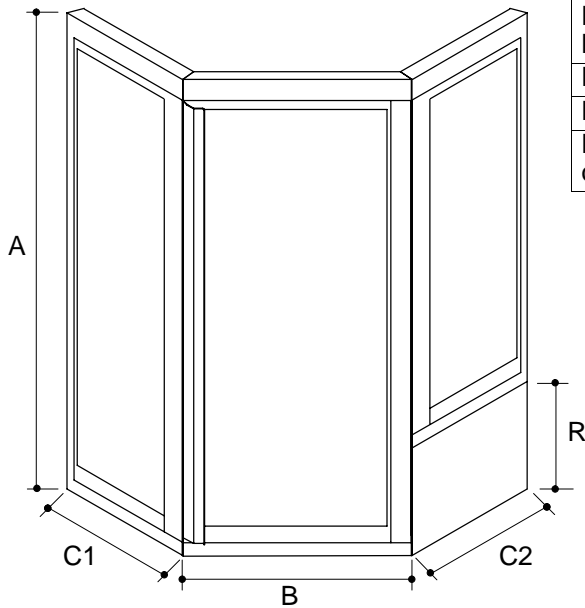

**Ordering Information**

Applicable product:  
Reference models and measurements below.

**Installation Notes**

Refer to installation instructions included with fixture before beginning installation.

Rough-In Notes	A	B	C1	C2	R	G (MAX.)
K-701639	72"	27-1/2"	15-1/8"	21-1/8"	14-1/4"	22"
K-701641	72"	27-1/2"	21-1/8"	21-1/8"	14-1/4"	22"

Note: Dimensions are taken on centerline of curb/threshold at the rough opening.