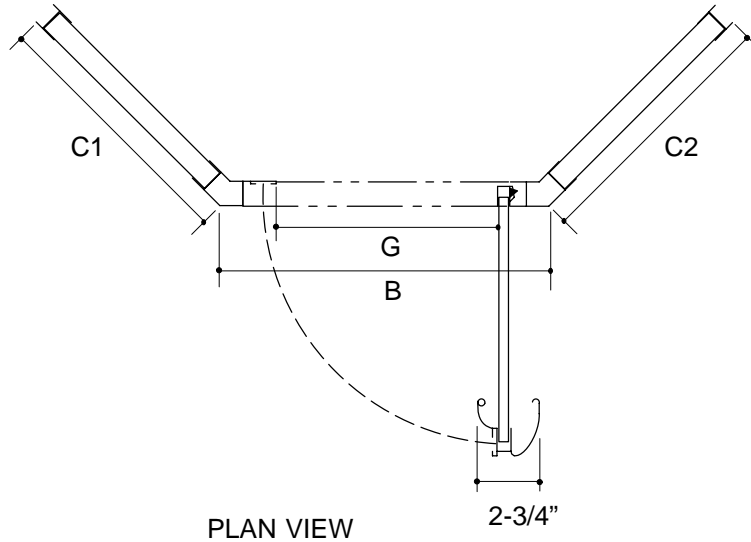

**Ordering Information**

Applicable product:  
Reference models and measurements below.

**Installation Notes**

Refer to installation instructions included with fixture before beginning installation.

Rough-In Notes	A	B	C1	C2	R	G (MAX.)
K-701639	72"	27-1/2"	15-1/8"	21-1/8"	14-1/4"	22"
K-701641	72"	27-1/2"	21-1/8"	21-1/8"	14-1/4"	22"

Note: Dimensions are taken on centerline of curb/threshold at the rough opening.