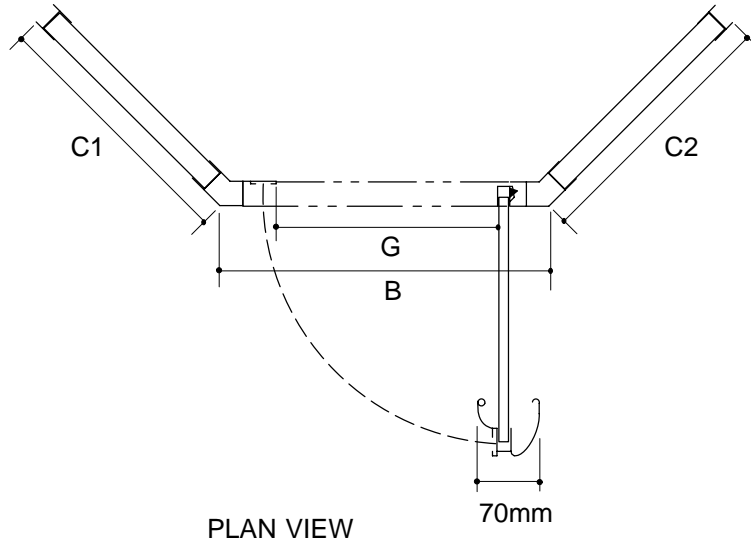

**Ordering Information**

Applicable product:  
Reference models and measurements below.

**Installation Notes**

Refer to installation instructions included with fixture before beginning installation.

Rough-In Notes	A	B	C1	C2	R	G (MAX.)
K-701639	1829mm	699mm	384mm	537mm	362mm	559mm
K-701641	1829mm	699mm	537mm	537mm	362mm	559mm

Note: Dimensions are taken on centerline of curb/threshold at the rough opening.