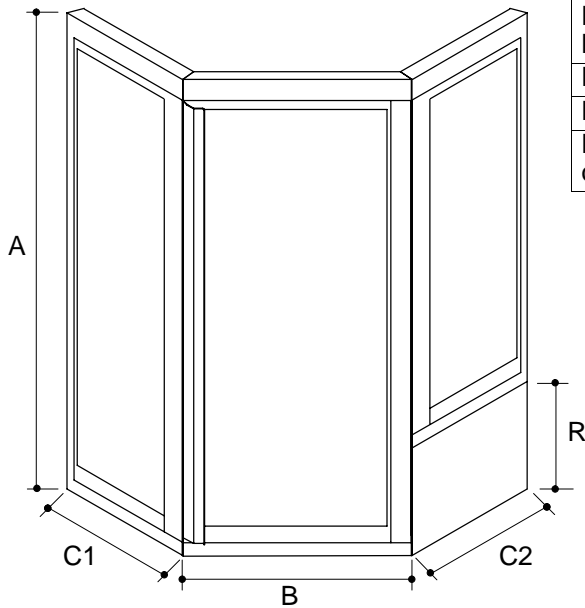

**Ordering Information**

Applicable product:  
Reference models and measurements below.

**Installation Notes**

Refer to installation instructions included with fixture before beginning installation.

Rough-In Notes	A	B	C1	C2	R	G (MAX.)
K-701639	1829mm	699mm	384mm	537mm	362mm	559mm
K-701641	1829mm	699mm	537mm	537mm	362mm	559mm

Note: Dimensions are taken on centerline of curb/threshold at the rough opening.